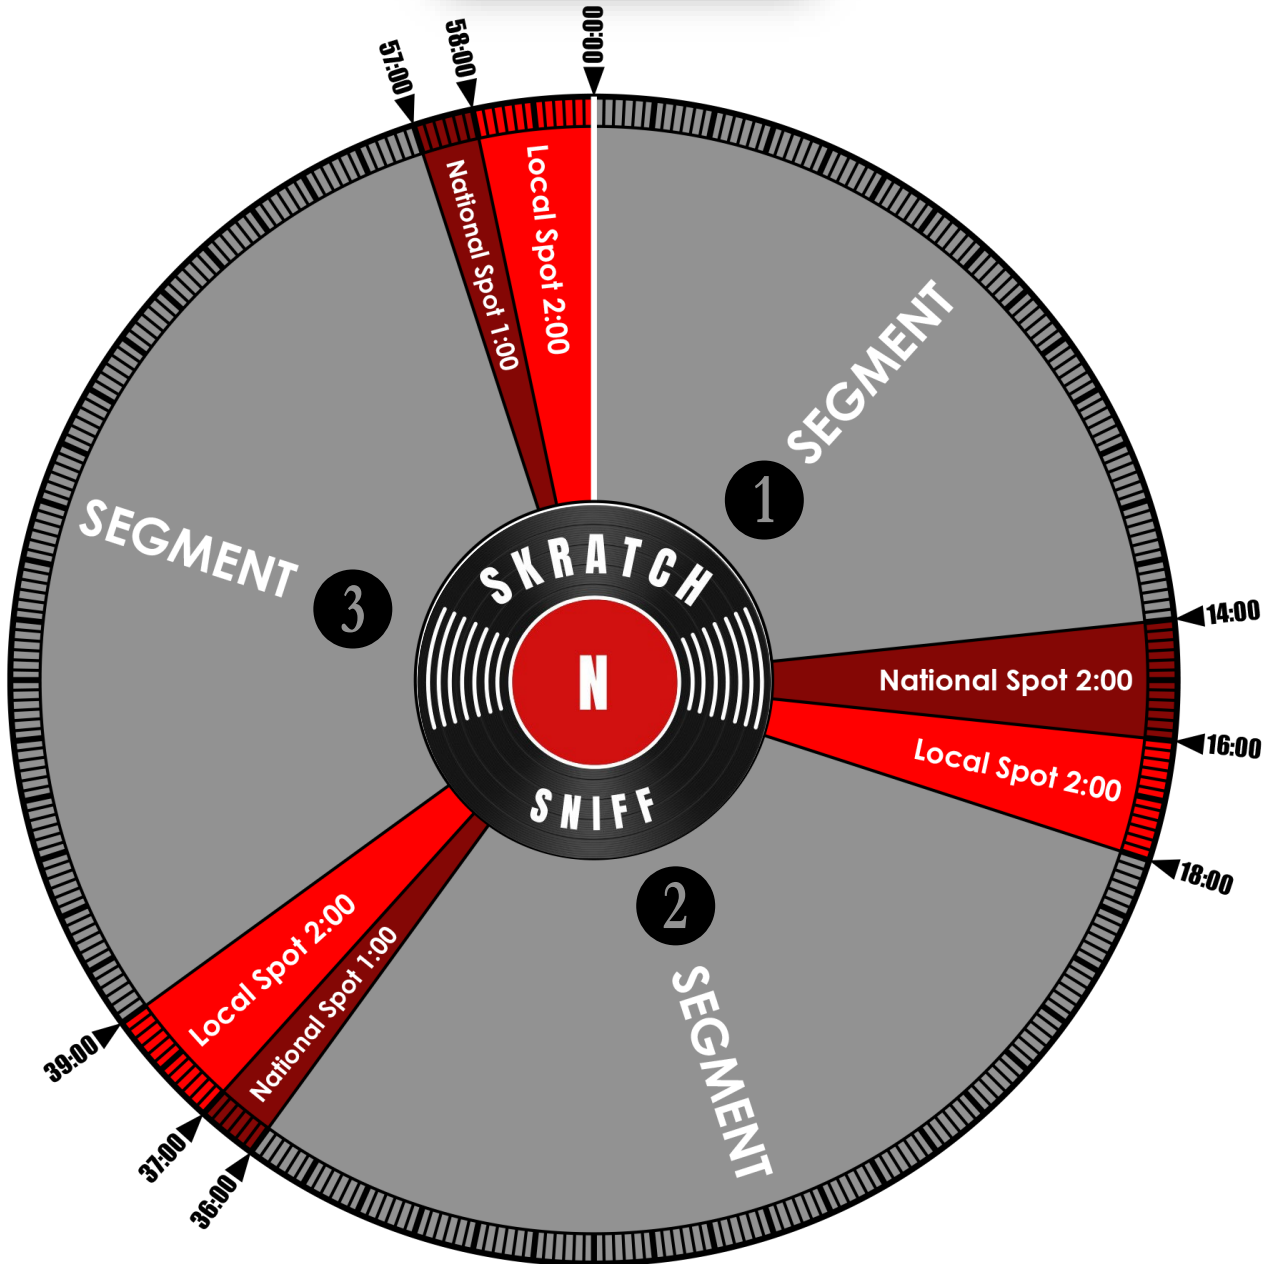

**OFFICIAL SHOW
CLOCK**

Total Stop set : 12 minutes

First break: 2 Min Network, 2 Min Local

2nd Break: 1 Min Network, 2 Min Local

3rd Break: 1 Min Network, 2 Min Local

3 Segments

AVAILS: 4:00 National, 6:00 Local

[SHOW INFO](#)

Scratch N Sniff
Delivered via Mr. Master
(AIM, Media Shooter)

818-879-8349

support@mrmaster.com

updated 9-5.24