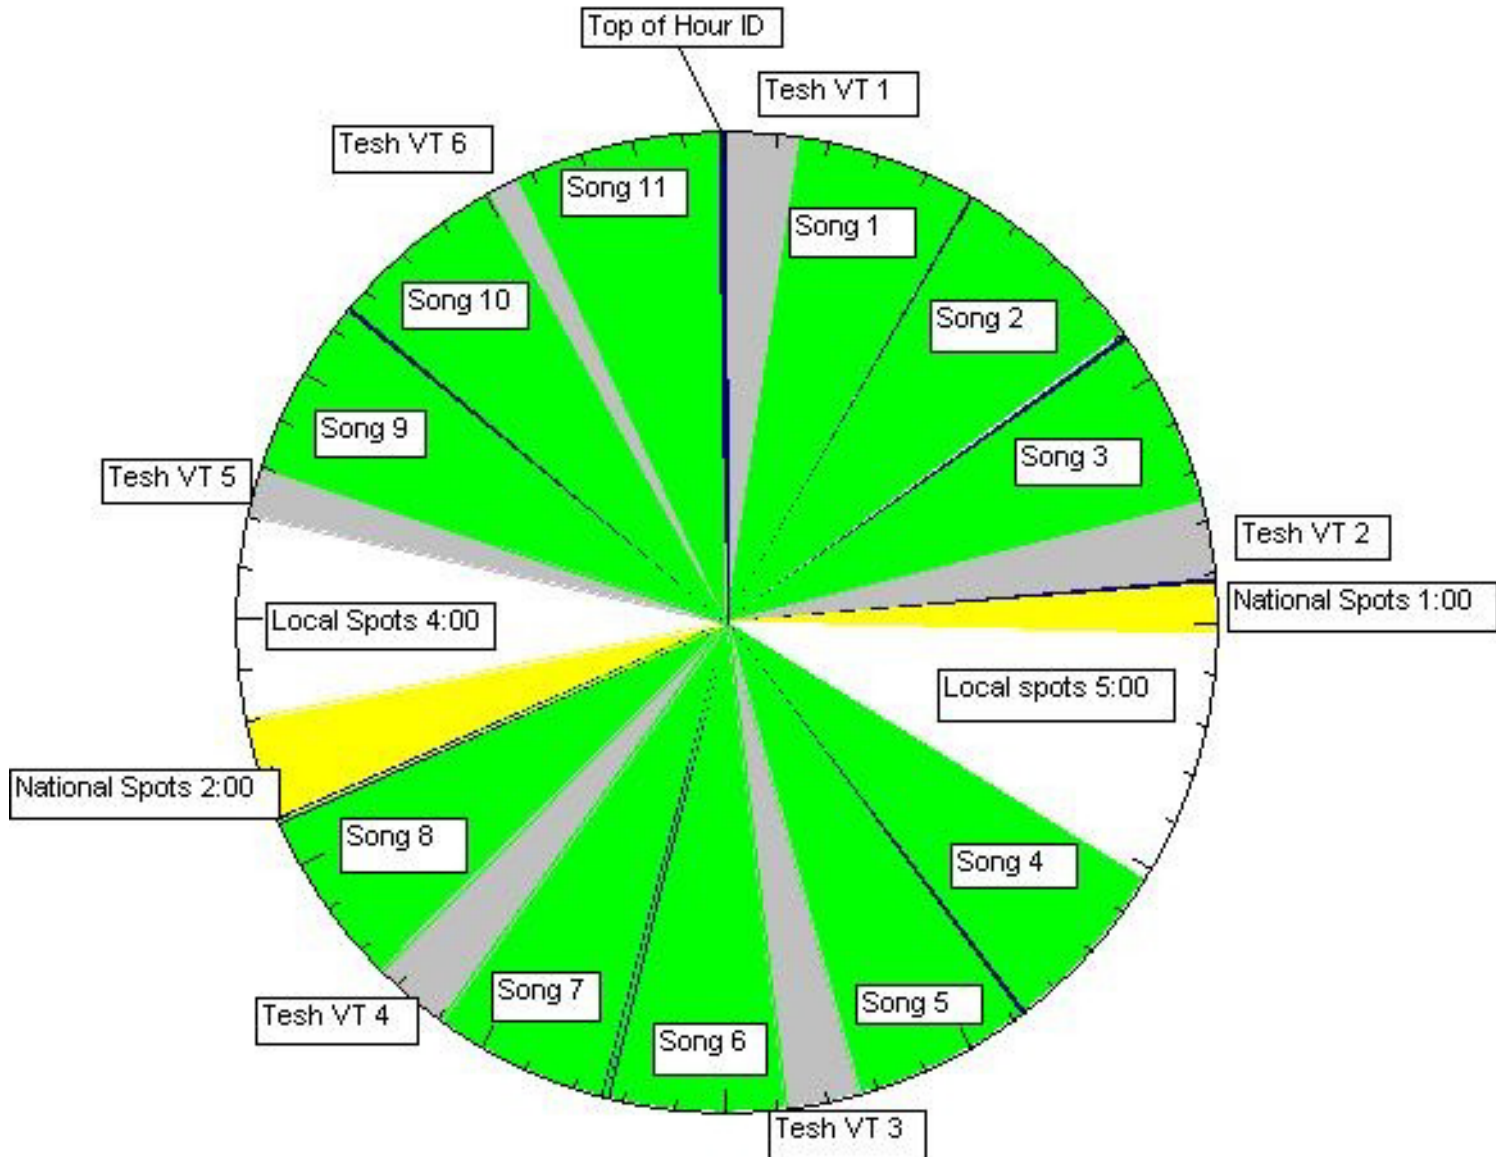

OFFICIAL PPM SHOW CLOCK

**the john tesh
radio show**
Music and Intelligence for your life

PPM Sample Clock
6 Tesh VTs

THE JOHN TESH SHOW PPM CLOCK

Show Details:

30 voice tracks, individual mp3s

Located in the "current" folder