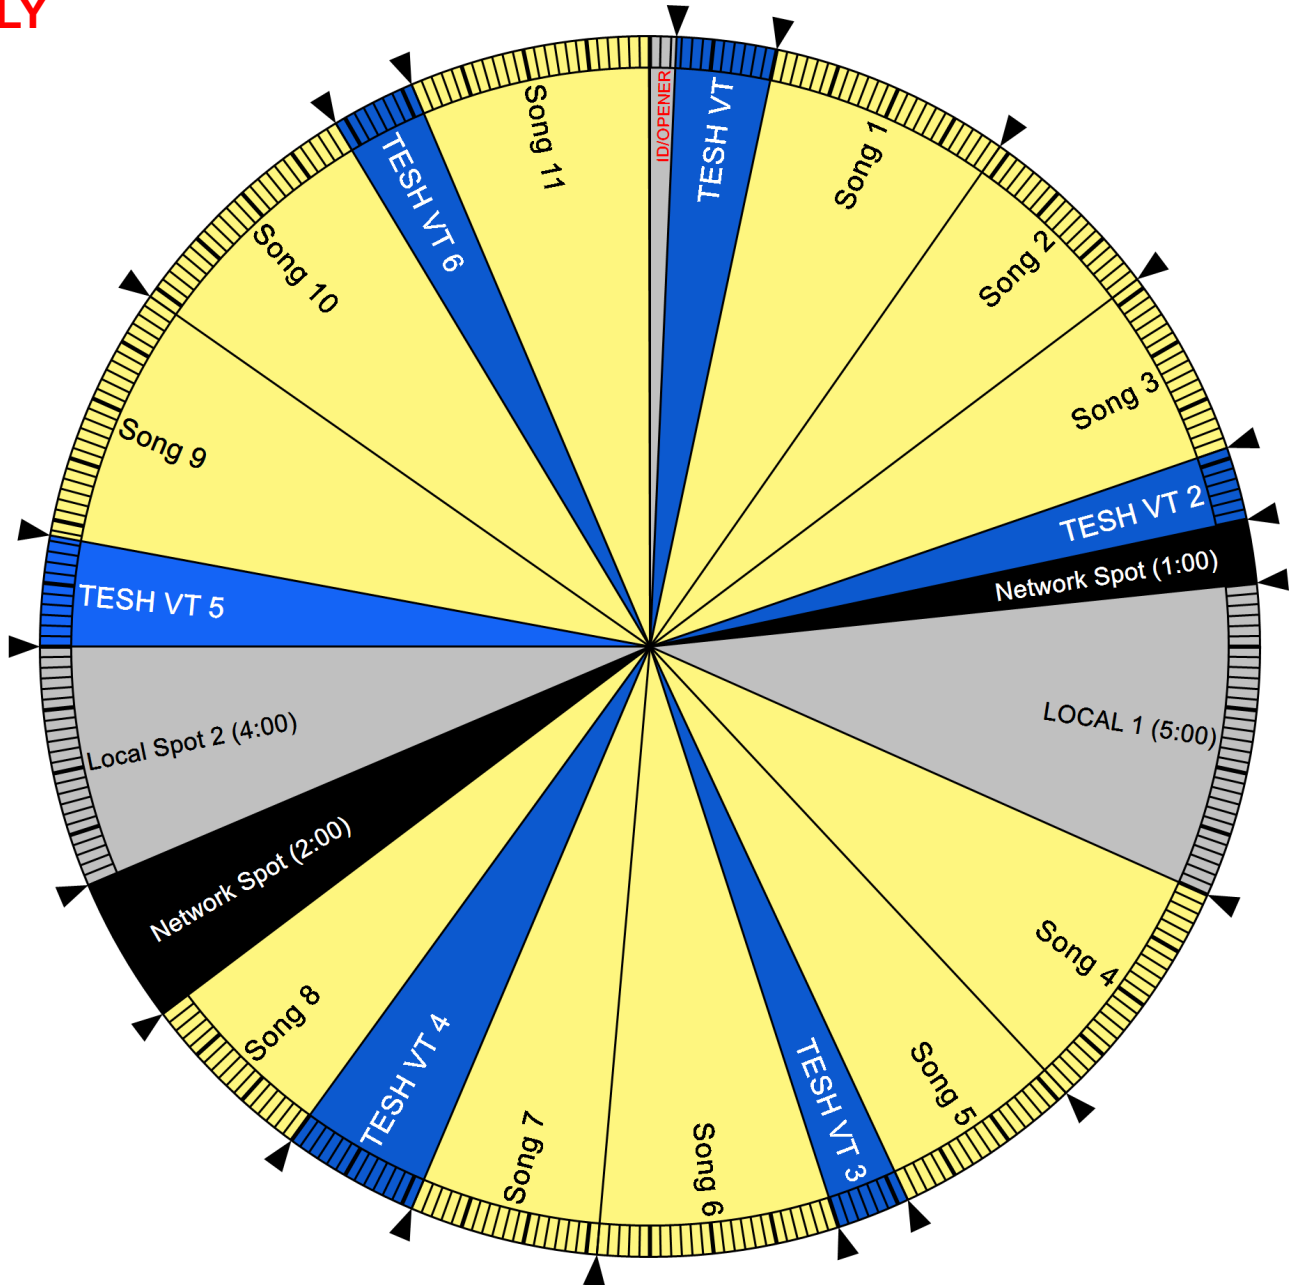

# OFFICIAL SHOW CLOCK

**the john tesh**  
**radio show**  
Music and Intelligence for your life

## SEGMENTS ONLY

### DISTRIBUTION OPTIONS: THE JOHN TESH SHOW SEGMENTS ONLY