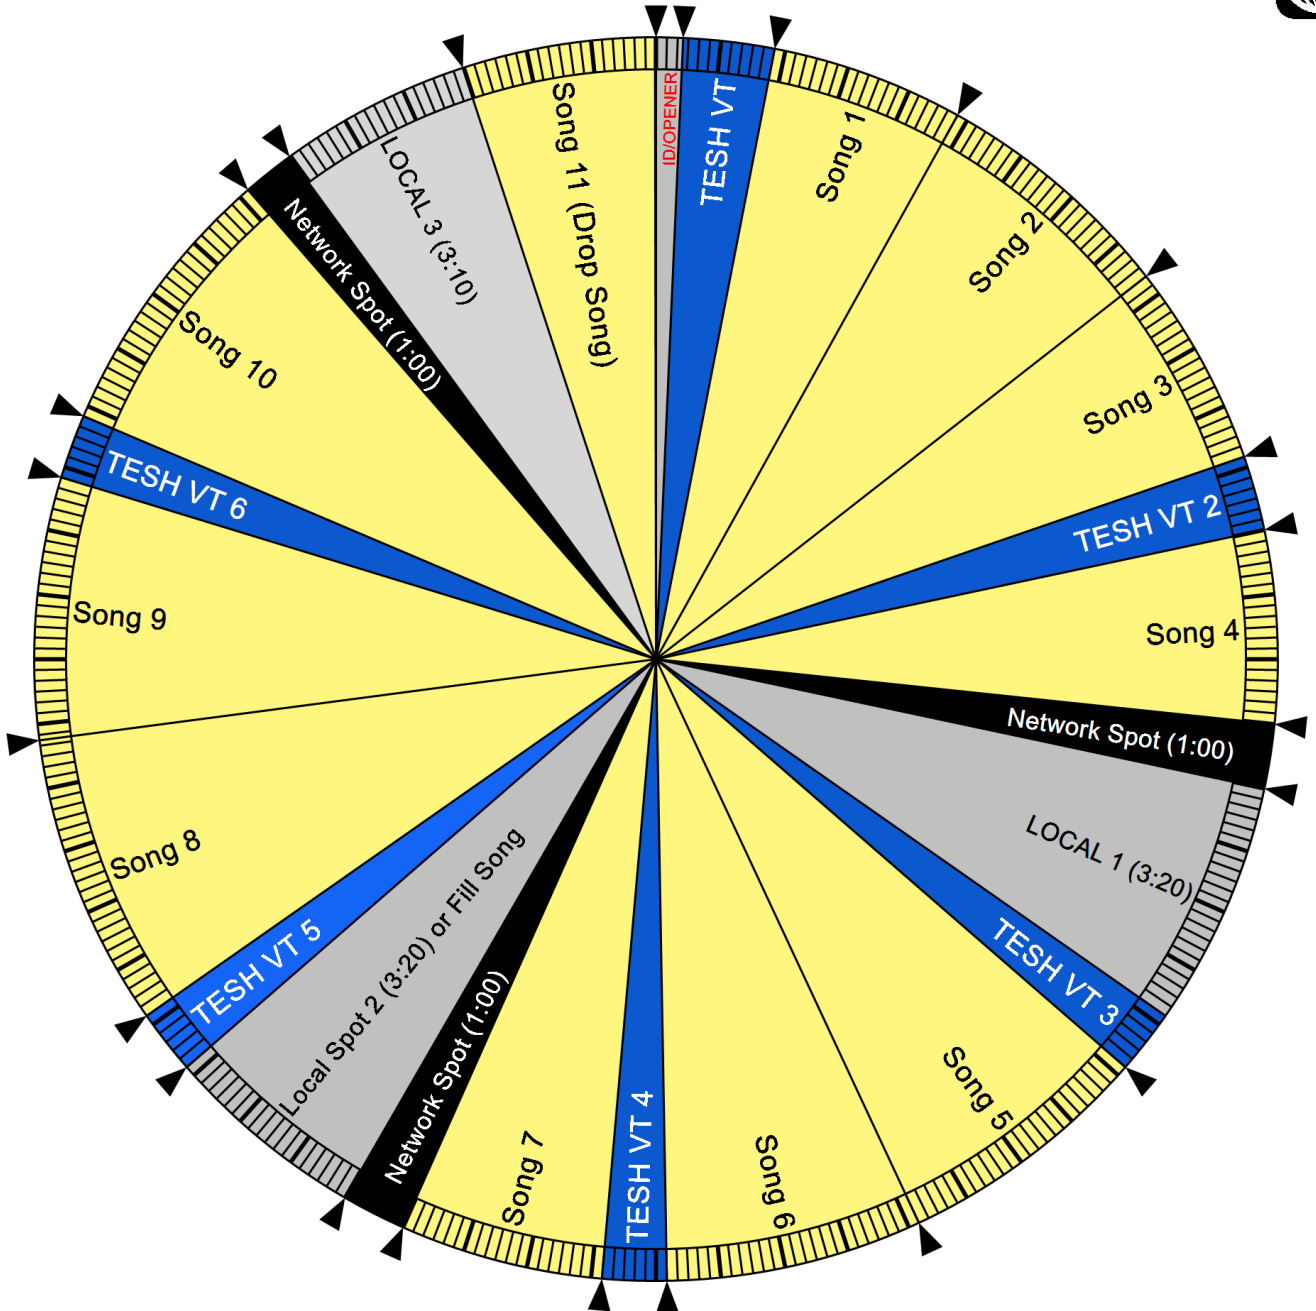

OFFICIAL SHOW CLOCK

the john tesh
radio show
Music and Intelligence for your life

THE JOHN TESH SHOW SEGMENTS ONLY

Show Details:

30 voice tracks, individual mp3s

Located in the "current" folder

Server path: