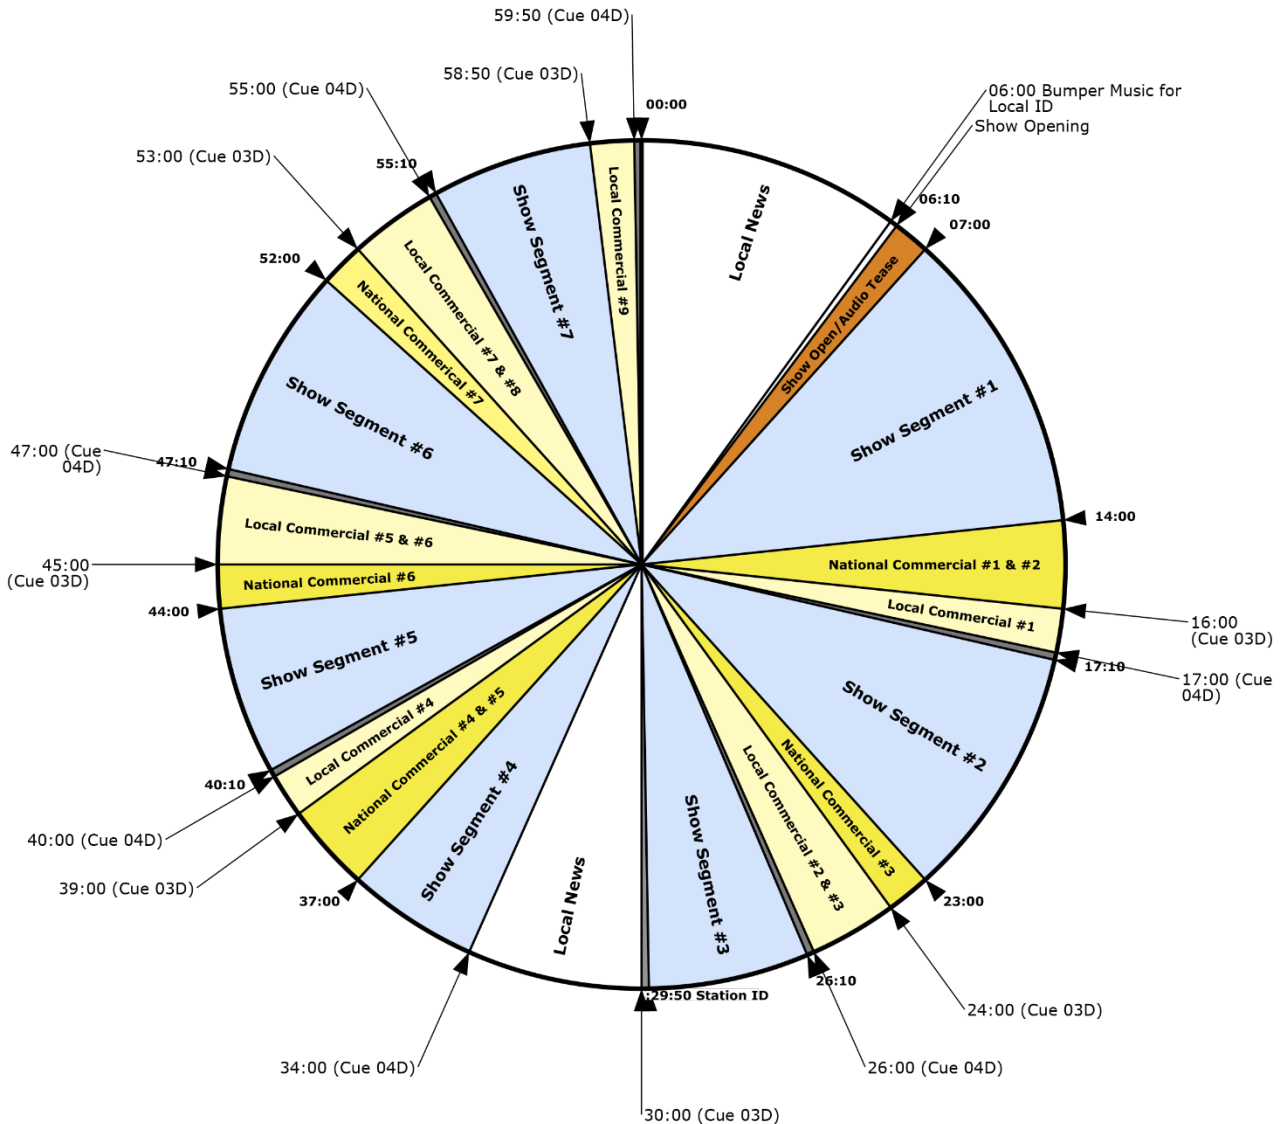

THIS WEEKEND

with **Gordon Deal**
JENNIFER KUSHINKA & MIKE GAVIN

Feed Times for Saturday: Sunday:
5 A M-6AM ET 5AM-6AM ET
6 A M-7AM ET 6AM-7AM ET
7 A M-8AM ET 7AM-8AM ET
8 A M-9AM ET 8AM-9AM ET

The show is also available as an MP3 download
Friday afternoon at 5:15 PM ET from [website](#)

WW1 XDS RECEIVER: AMC 8
Service: 5AM-9AM ET Live Feeds
XDS Program Name: CMN – This Weekend with Gordon Deal
Netcue info: 03D Local Start
04D Show Rejoin

Call Westwood One Broadcast Ops at 914-908-3210
for technical assistance or to confirm relay operations.

Commercial Inventory

9:00 Local
7:00 Network
Local Commercials and break at 30:00 are covered with PSAs
Network feeds a 400Hz tone from 00:00 to :05:50.
Hard breaks are at 30:00 and 58:50 with a :10 Station ID at 59:50.
The remaining times are approximate.

Show Contact Numbers

Compass Media Affiliate Sales: 914-600-5099
Questions during Studio Hours: 609-520-5128