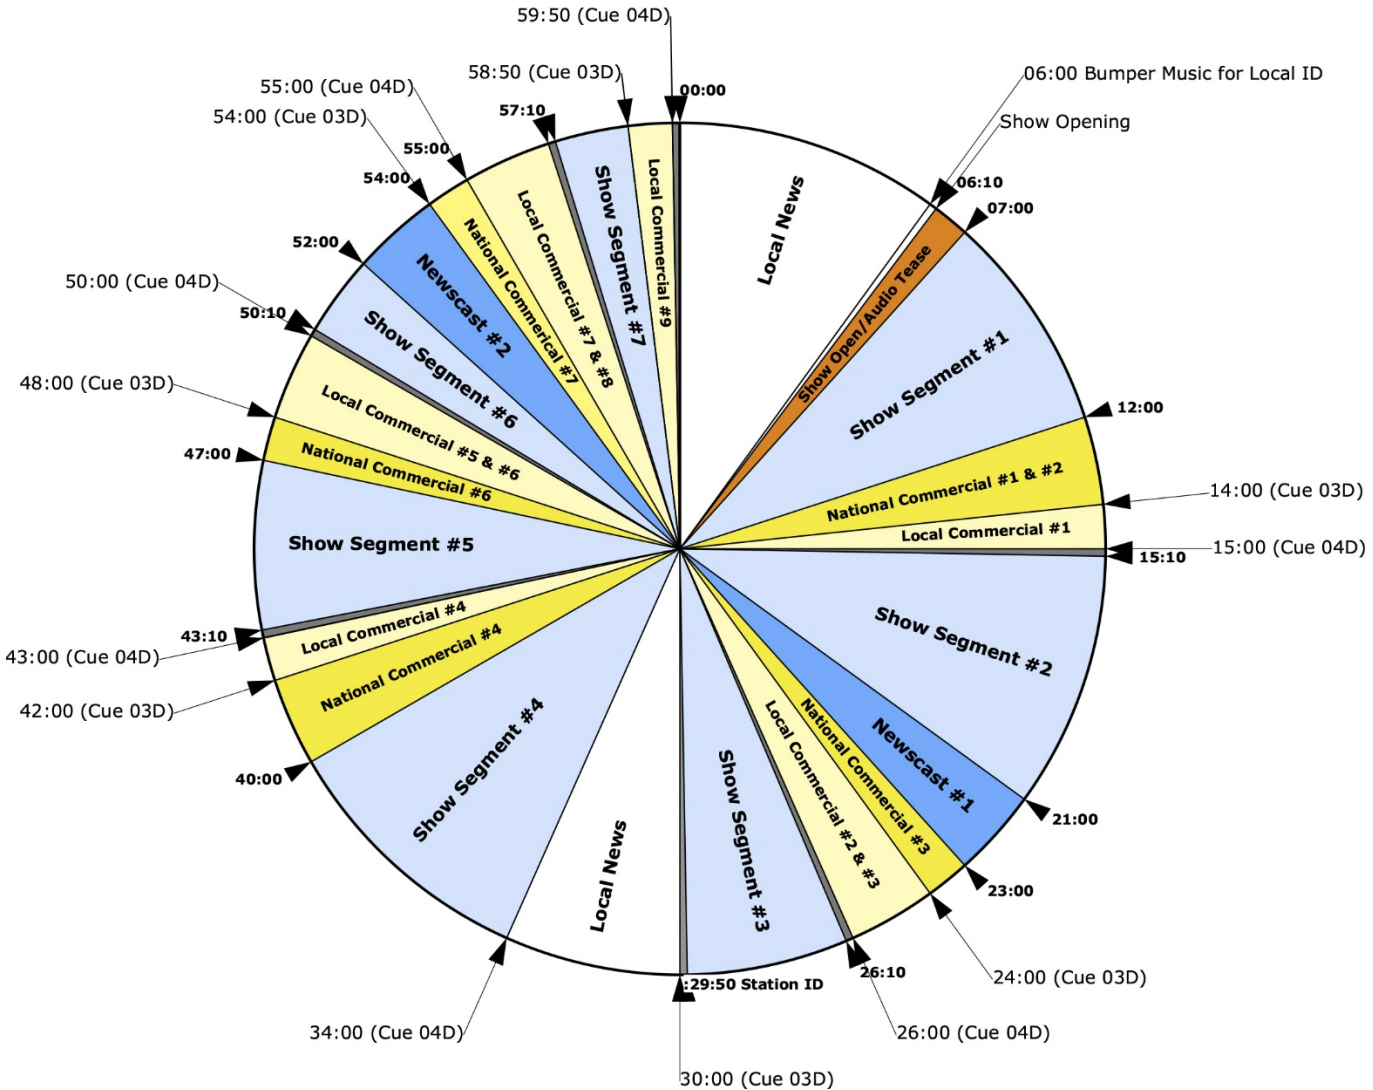

# THIS MORNING

with **Gordon Deal**  
JENNIFER KUSHINKA & MIKE GAVIN

All feeds include live news updates with the latest market numbers.

**Feed Times Live:**

5AM-6AM ET and 6AM-7AM ET  
 Refeed of 5AM: 7AM-8AM ET  
 Refeed of 6AM: 8AM-9AM ET  
 PROMOS: [DOWNLOAD HERE](#)

WW1 XDS RECEIVER: AMC 8  
**Service:** 5AM-9AM ET Live Feeds  
**XDS Program Name:** CMN – This Morning with Gordon Deal  
**Netcue info:** 03D Local Start  
 04D Show Rejoin

Call Westwood One Broadcast Ops at 914-908-3210 for technical assistance or to confirm relay operations.

**Commercial Inventory**

9:00 Local  
 7:00 Network  
 Local Commercials and break at 30:00 are covered with PSAs  
 Network feeds a 400Hz tone from 00:00 to :05:50.  
 Hard breaks are at 30:00 and 58:50 with a :10 Station ID at 59:50.  
 The remaining times are approximate.