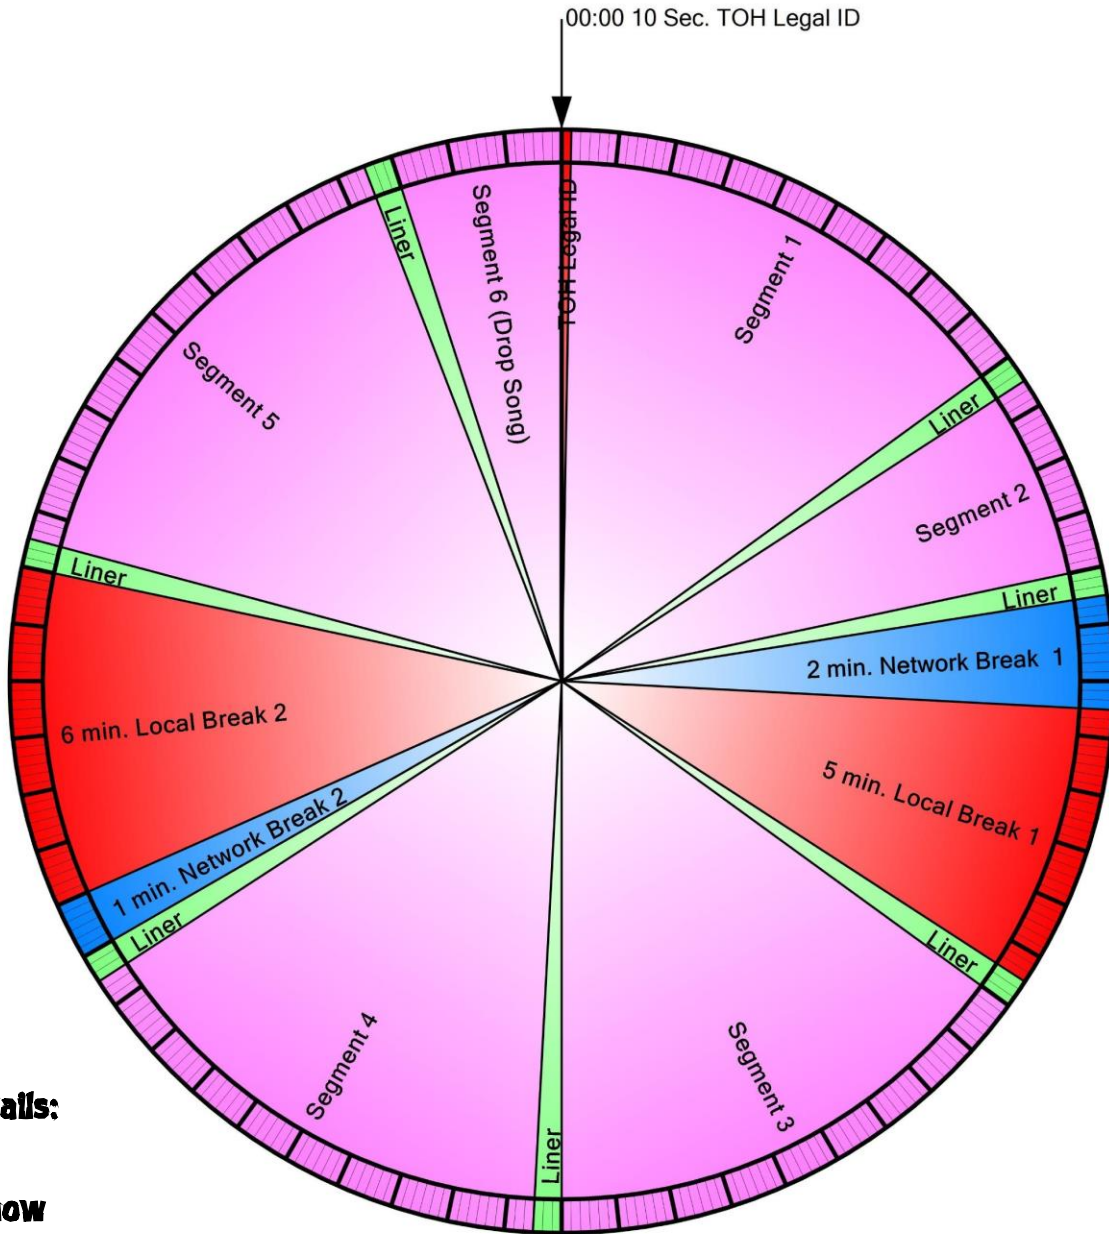

Loudwire Nights

WITH TONI GONZALEZ

Show Details:

- 5 Hour Show**
- 30 Segment Carts**
- 30 Network Spot Carts**
- 35 Liner Carts**

Available exclusively via Synchronicity.co
 Technical Support 888-420-7590x1