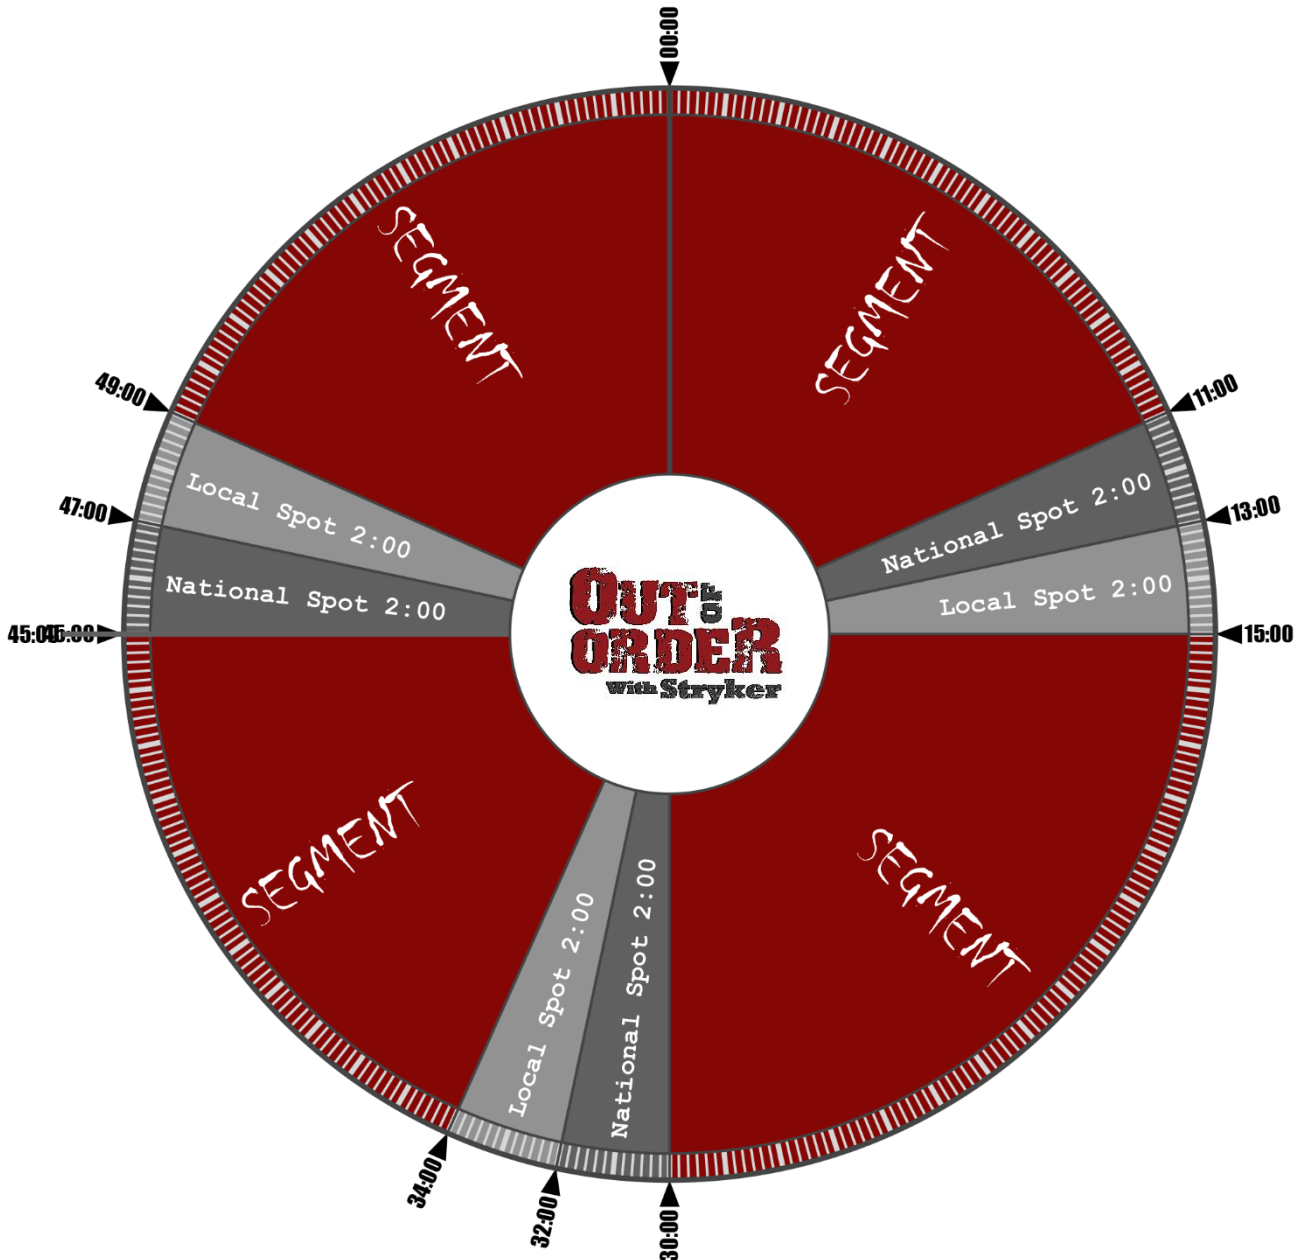

OFFICIAL SHOW CLOCK  
HOUR 1

OOO - 2 Hour Show  
Each Stop Set = 4 minutes total  
HOUR 1 = 3 Segments  
AVAILS: 6:00 National, 6:00 Local  
PREFERRED WEBSITE:  
[www.facebook.com/outofordershow/](http://www.facebook.com/outofordershow/)

Out Of Order with Stryker  
Delivered via Mr. Master  
(AIM, Media Shooter)  
818-879-8349  
[support@mrmaster.com](mailto:support@mrmaster.com)

OFFICIAL SHOW CLOCK  
HOUR 2

000 - 2 Hour Show  
Each Stop Set = 4 minutes total  
HOUR 2 = 4 Segments  
AVAILS: 6:00 National, 6:00 Local  
PREFERRED WEBSITE:  
[www.facebook.com/outofordershow/](http://www.facebook.com/outofordershow/)