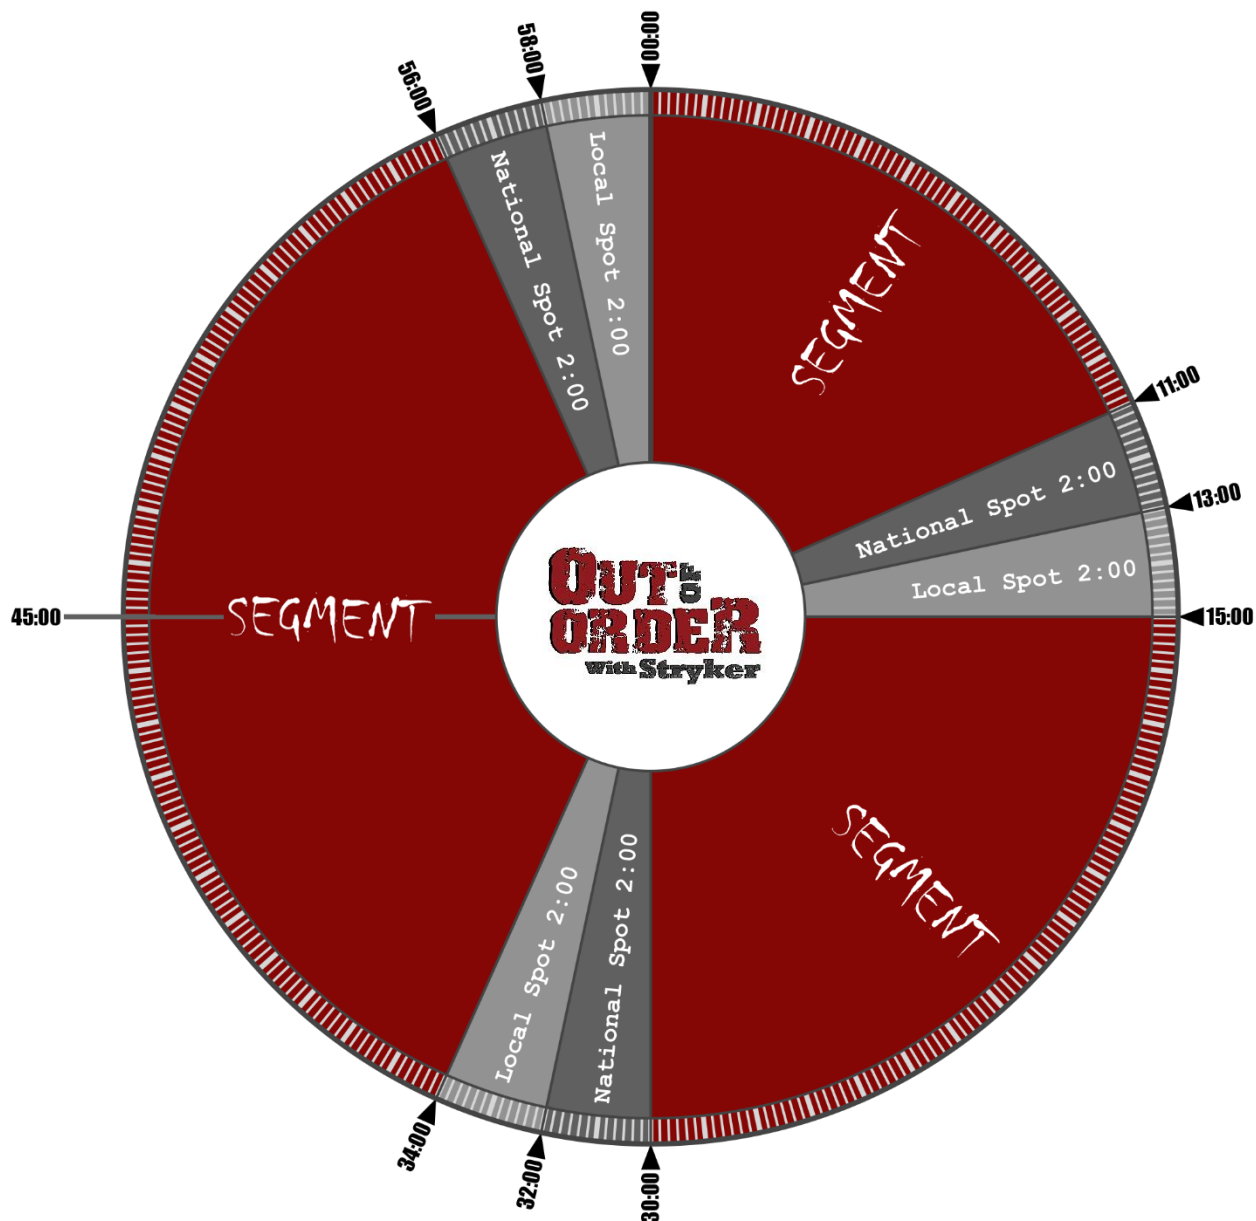

OFFICIAL SHOW CLOCK  
HOUR 1

OOO - 2 Hour Show  
Each Stop Set = 4 minutes total  
HOUR 1 = 3 Segments  
AVAILS: 6:00 National, 6:00 Local  
PREFERRED WEBSITE:  
[www.facebook.com/outofordershow/](http://www.facebook.com/outofordershow/)

Out Of Order with Stryker  
Delivered via Mr. Master  
(AIM, Media Shooter)  
818-879-8349  
[support@mrmaster.com](mailto:support@mrmaster.com)

OFFICIAL SHOW CLOCK  
HOUR 2

000 - 2 Hour Show  
Each Stop Set = 4 minutes total  
HOUR 2 = 4 Segments  
AVAILS: 6:00 National, 6:00 Local  
PREFERRED WEBSITE:  
[www.facebook.com/outofordershow/](http://www.facebook.com/outofordershow/)