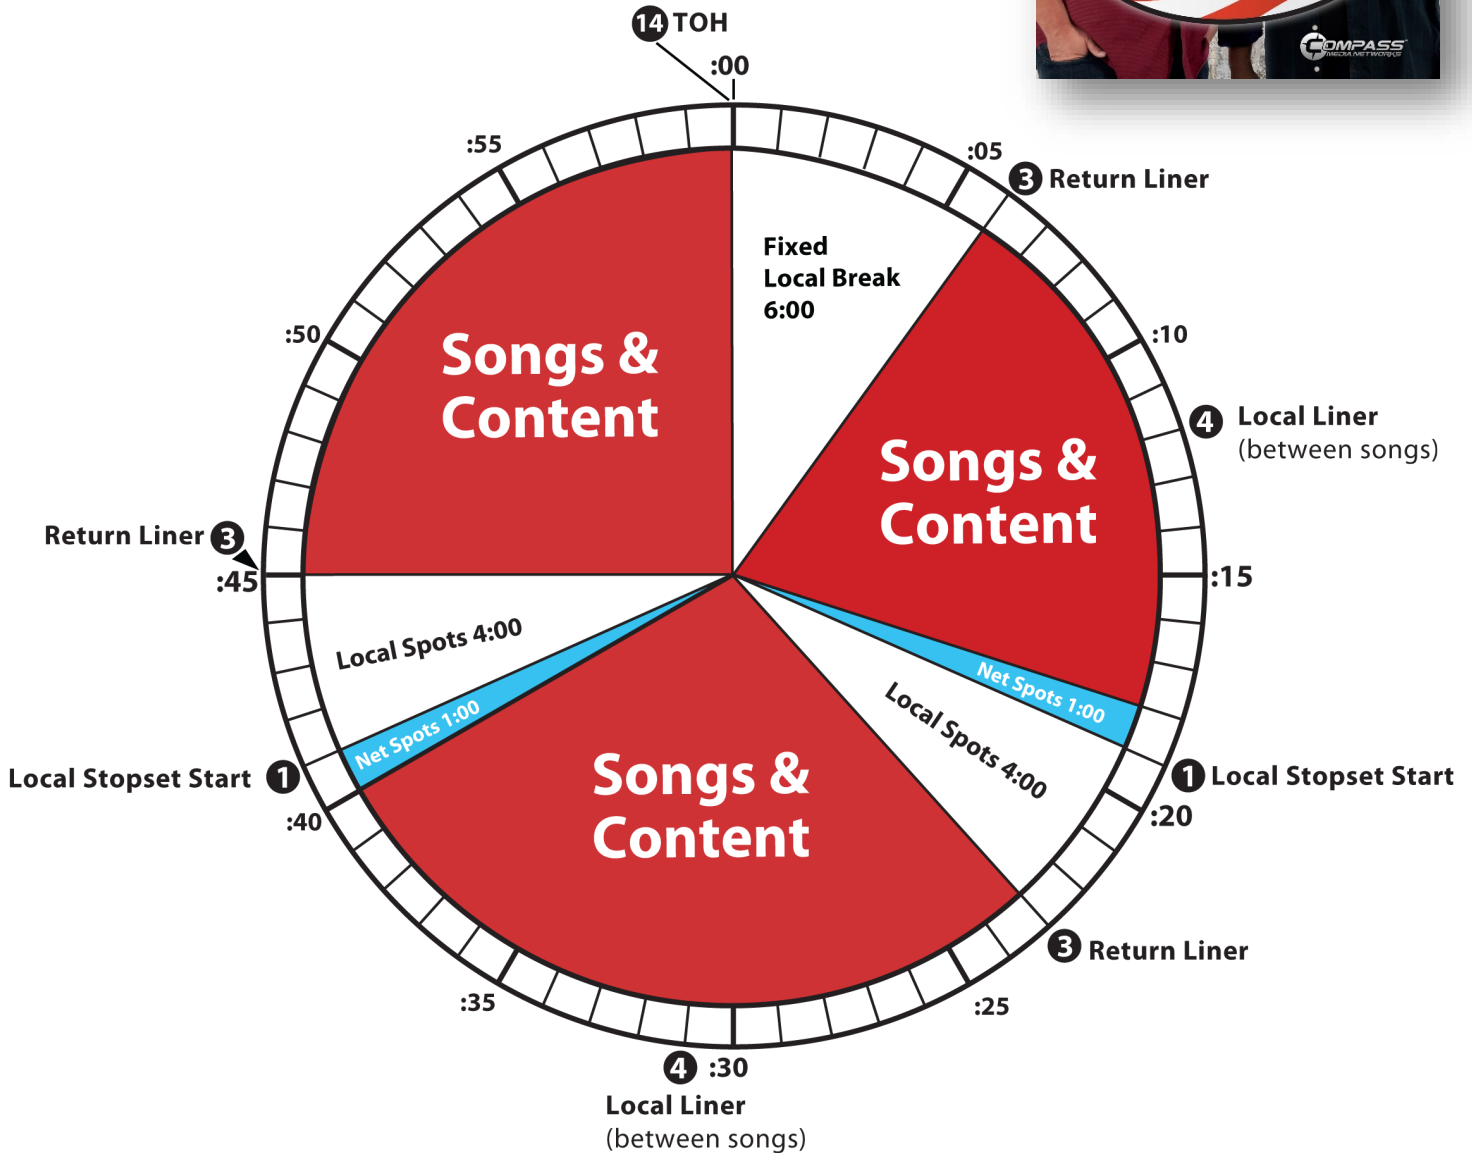

OFFICIAL SHOW CLOCK

Big D & Bubba Show

FEED INFORMATION

Monday - Friday 5AM-10AM/Eastern

WEGENER RECEIVER TECHNICAL INFORMATION

AMC-18 105 Degrees West
 Transponder 17
 Service: Closure K1 - Local Stopset Start
 Closure K3 - Return Liner
 Closure K4 - Local Liner
 Closure K14 - TOH / Legal ID

EMERGENCY CONTACT NUMBER

Network Ops. 888-HELP450

AVAILS

EMERGENCY CONTACT NUMBER
 Network Ops. 888-HELP450