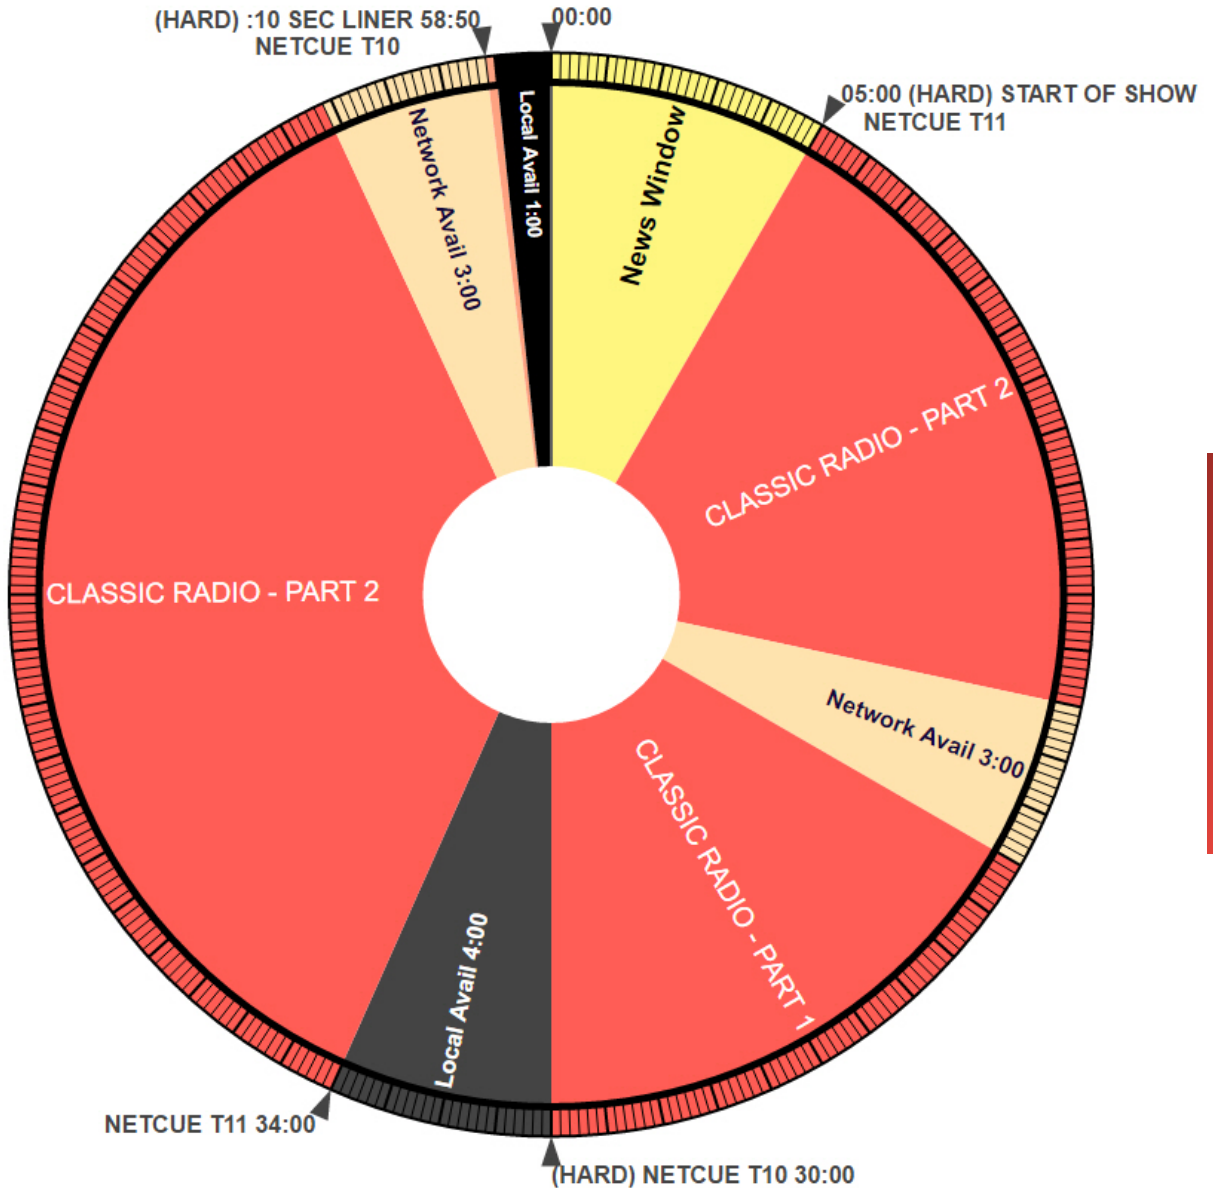

Satellite Distribution: AMC-8, SRN XDS

Local Break: Netcue T10

5-second Station Liner: Netcue T11

Website: Hollywood360Radio.com

Feed Schedule (Saturday):

9pm to 1am Eastern

8pm to Midnight Central

6pm to 10pm Pacific

Technical Support:

914-908-3210

techservices@westwoodone.com

OFFICIAL SHOW CLOCK
HOURS 2 & 4

HOURS 2 & 4

Satellite Distribution: AMC-8, SRN XDS

Local Break: Netcue T10

5-second Station Liner: Netcue T11