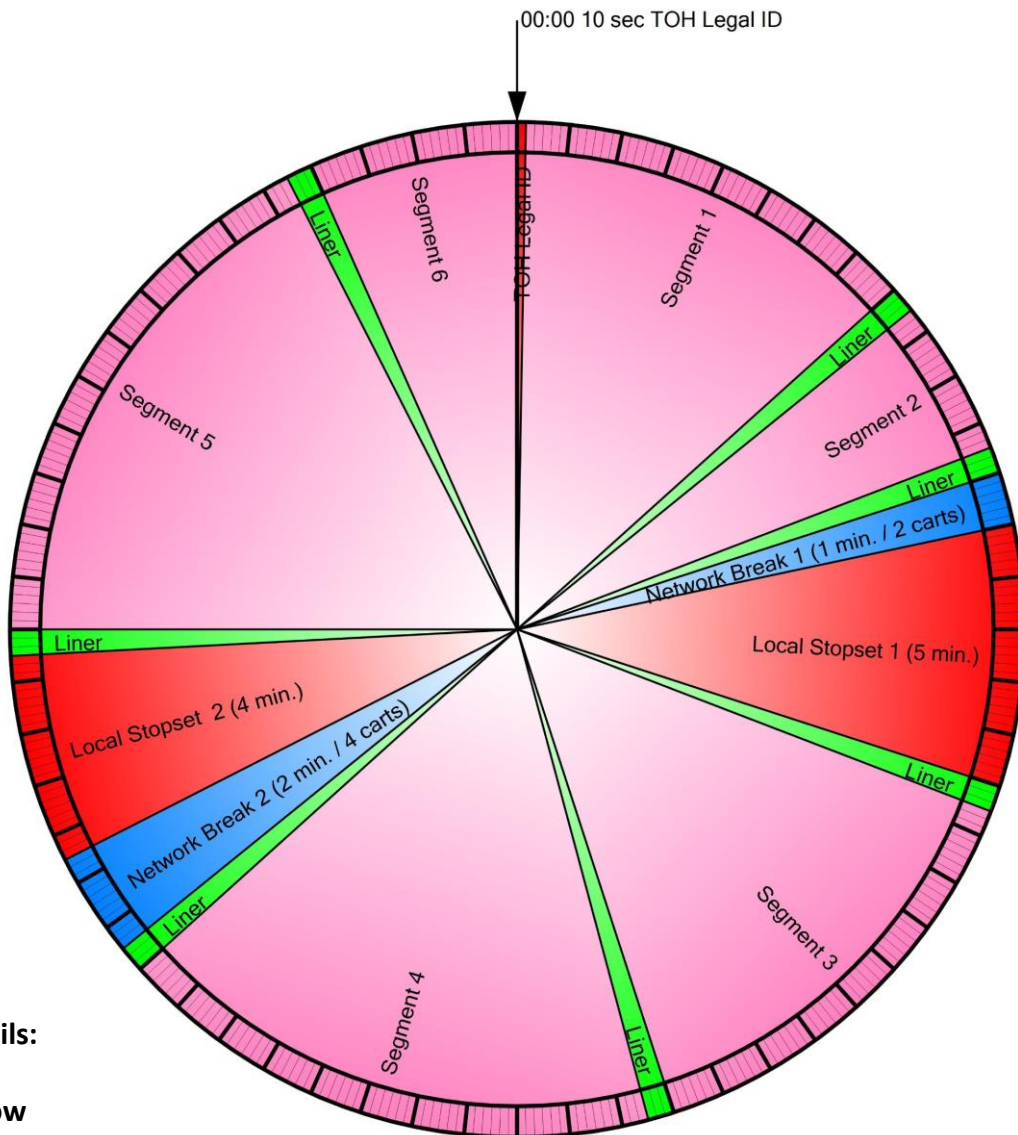

ULTIMATE CLASSIC ROCK

Show Details:

- 5 Hour Show
- 30 Segment Carts
- 30 Network Spot Carts
- 35 Liner Carts

Available exclusively via Synchronicity.co
 Technical Support: 888-420-7590x1