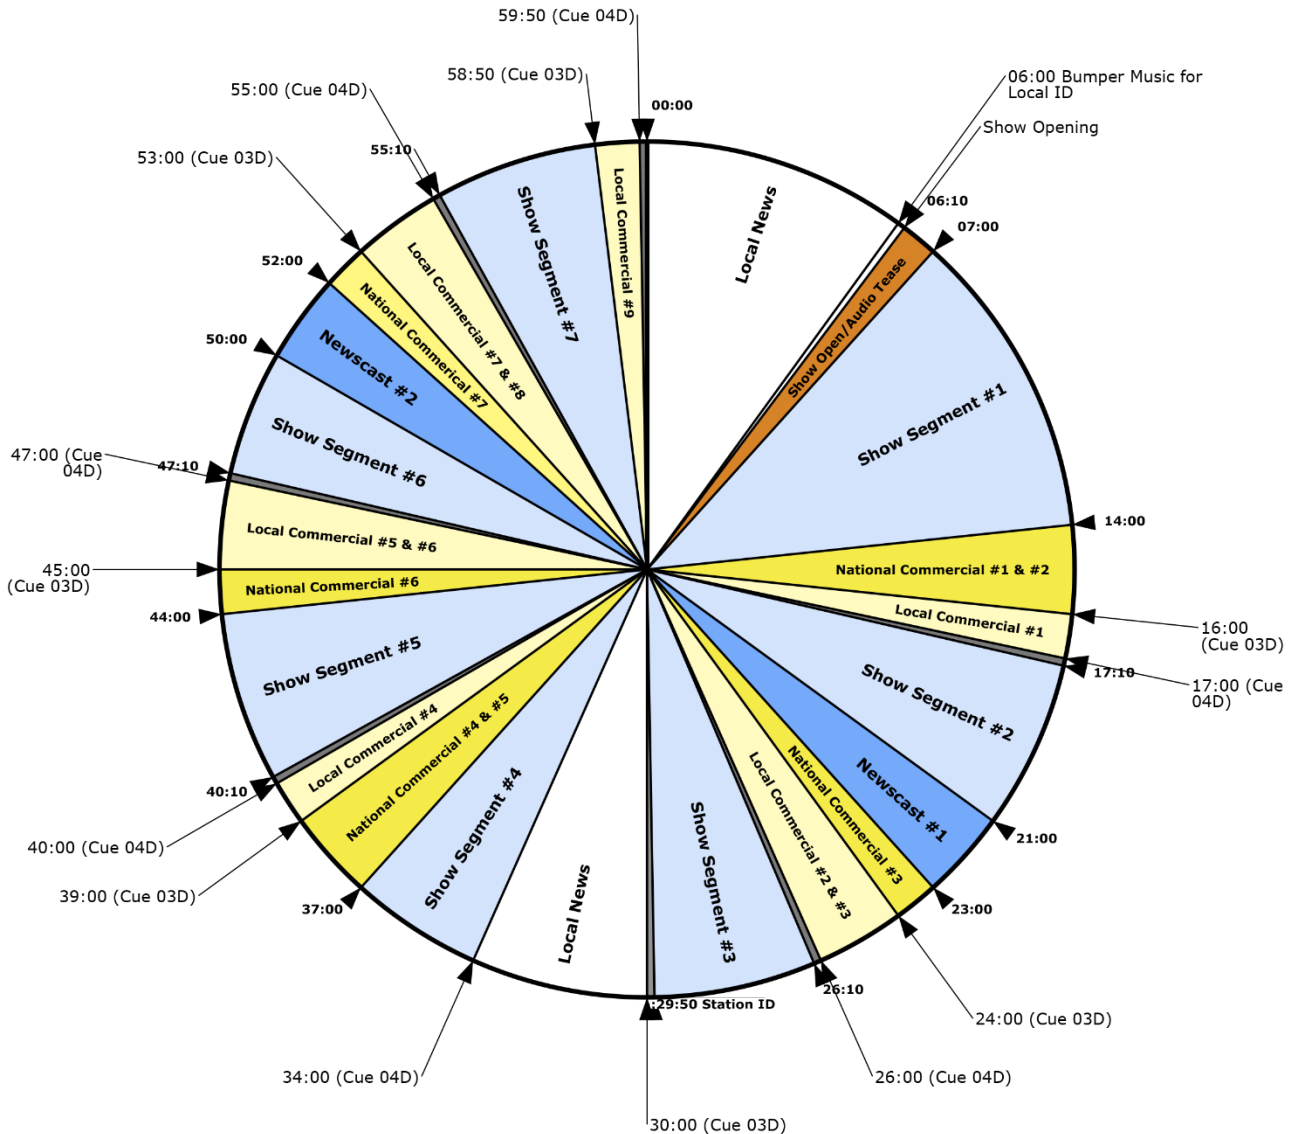

Feed Times Live:

5AM-6AM ET and 6AM-7AM ET

Refeed of 5AM: 7AM-8AM ET

Refeed of 6AM: 8AM-9AM ET

Call Westwood One Broadcast Ops at 914-908-3210 for technical assistance or to confirm relay operations.