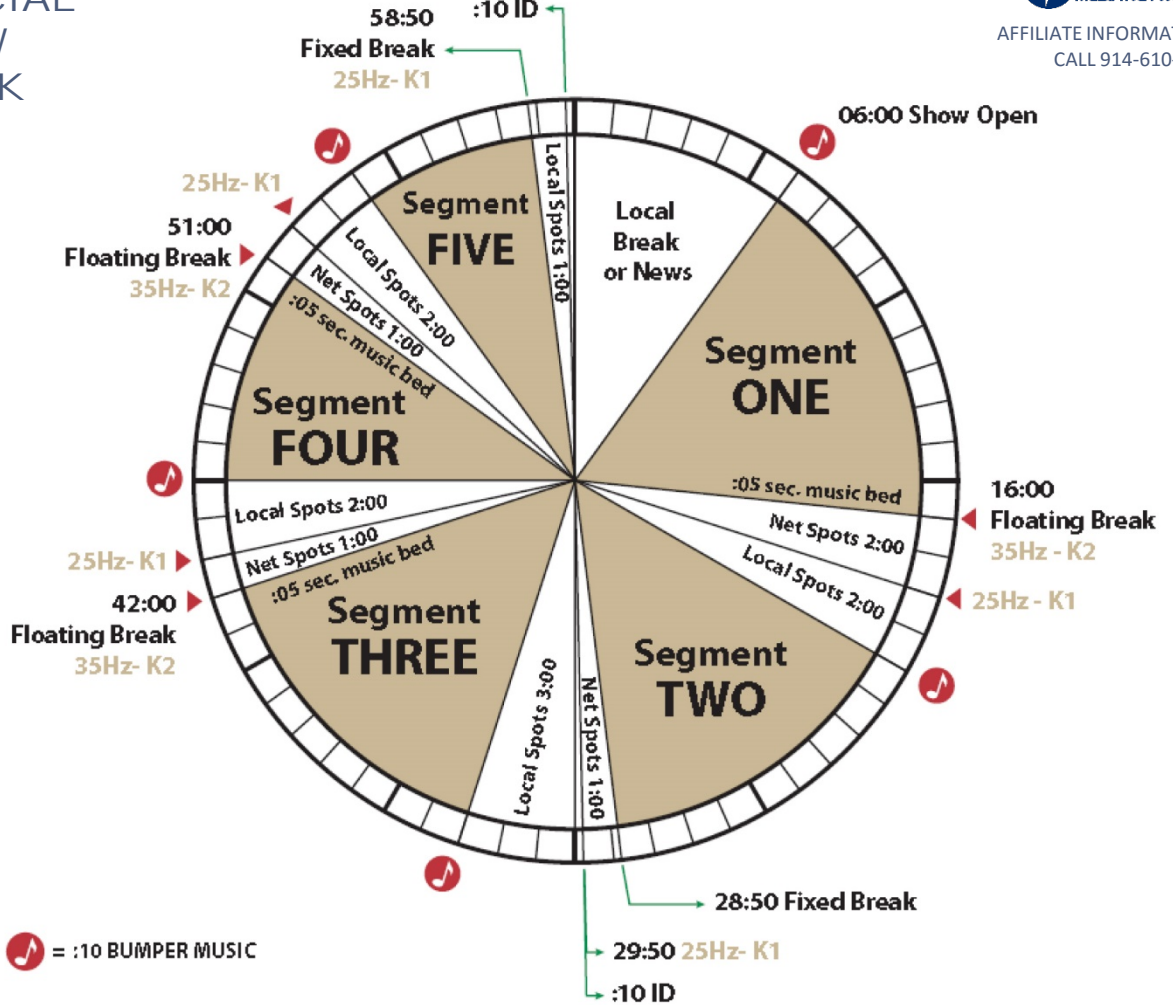

THE NOR GOLDMAN SHOW

OFFICIAL
SHOW
CLOCK

AFFILIATE INFORMATION:
CALL 914-610-4957

Receiver:
Star Guide III

Satellite: AMC-8
(139 ° west)

Provider:
Orbital Media

Service:
Omni 119

Audio Output:
Right

Network Operation
Center Phone:
303-925-1708

Hours: 24/7

Studio Hotline
323-845-9726
(Contact – Kozz)

Listener Call in
Number:
1-888-321-6001

Feed Information – Monday through Friday
6PM - 9PM ET 3PM - 6PM PT
Saturday Feed - TBD