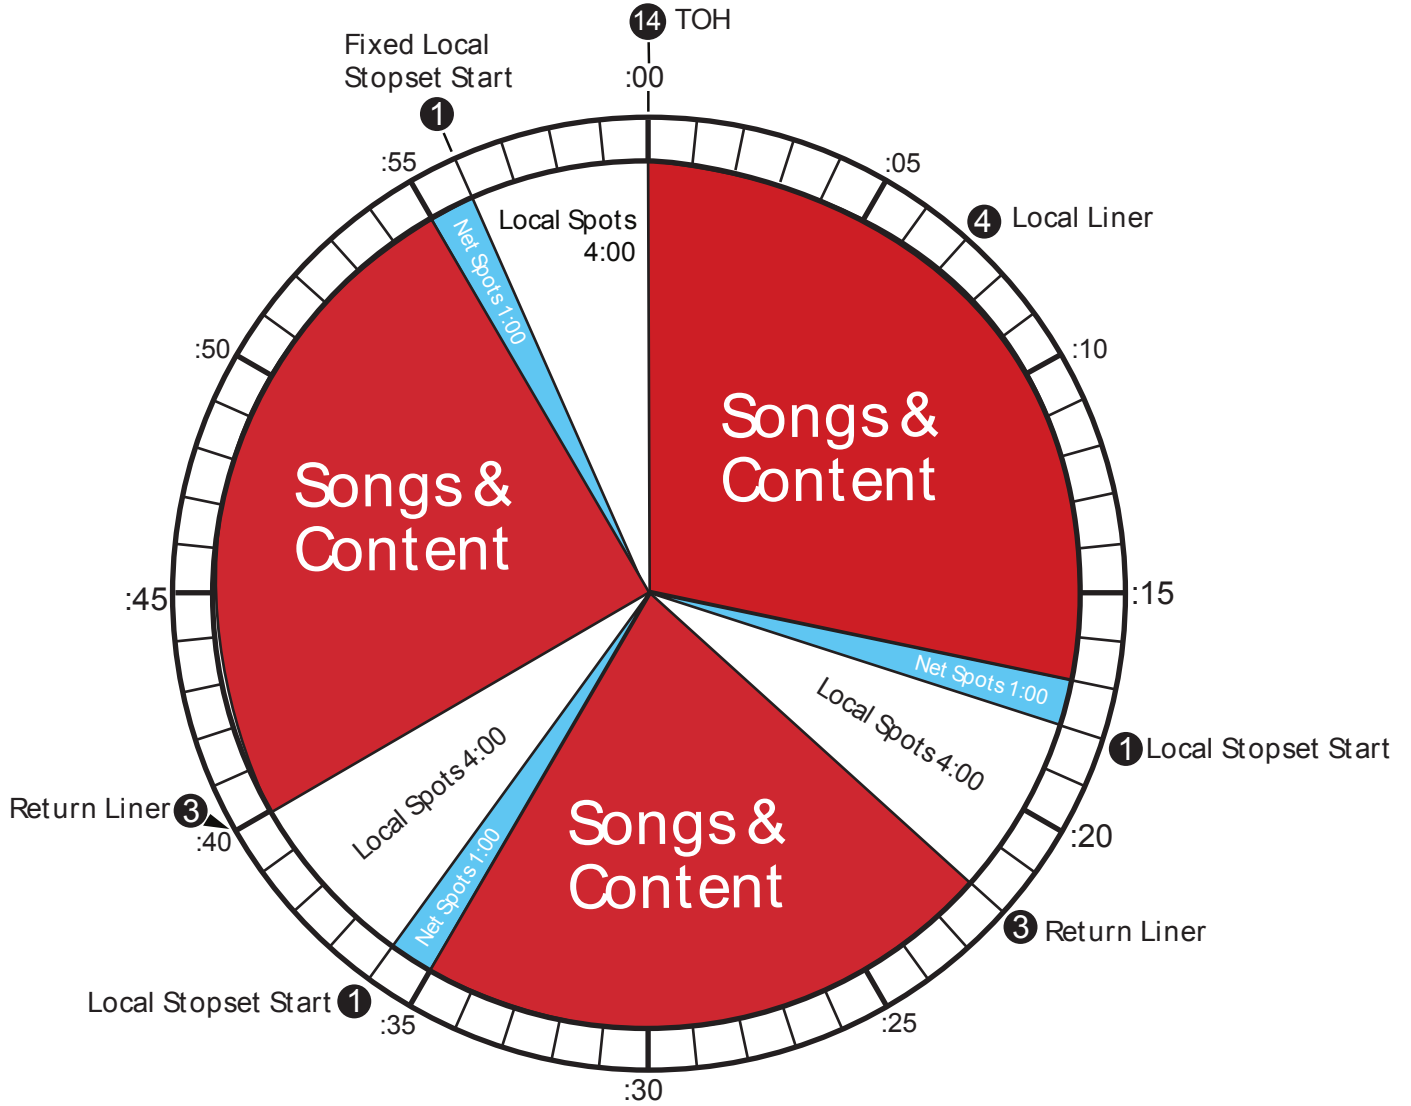

**WEEKENDS**

**WEGENER RECEIVER TECHNICAL INFORMATION**

Satellite: AMC-8 / 139 Degrees West  
 Transponder: 23  
 Service: Closure K1 - Local Stopset Start (:10)  
 Closure K3 - Return Liner (:10)  
 Closure K4 - Local Liner (:10)  
 Closure K14 - TOH / Legal ID

**EMERGENCY CONTACT NUMBER**

Network Ops - 888-HELP450

**AVAILS**

Network: 3 minutes  
 Local: 12 minutes

**FEED INFORMATION** Weekends