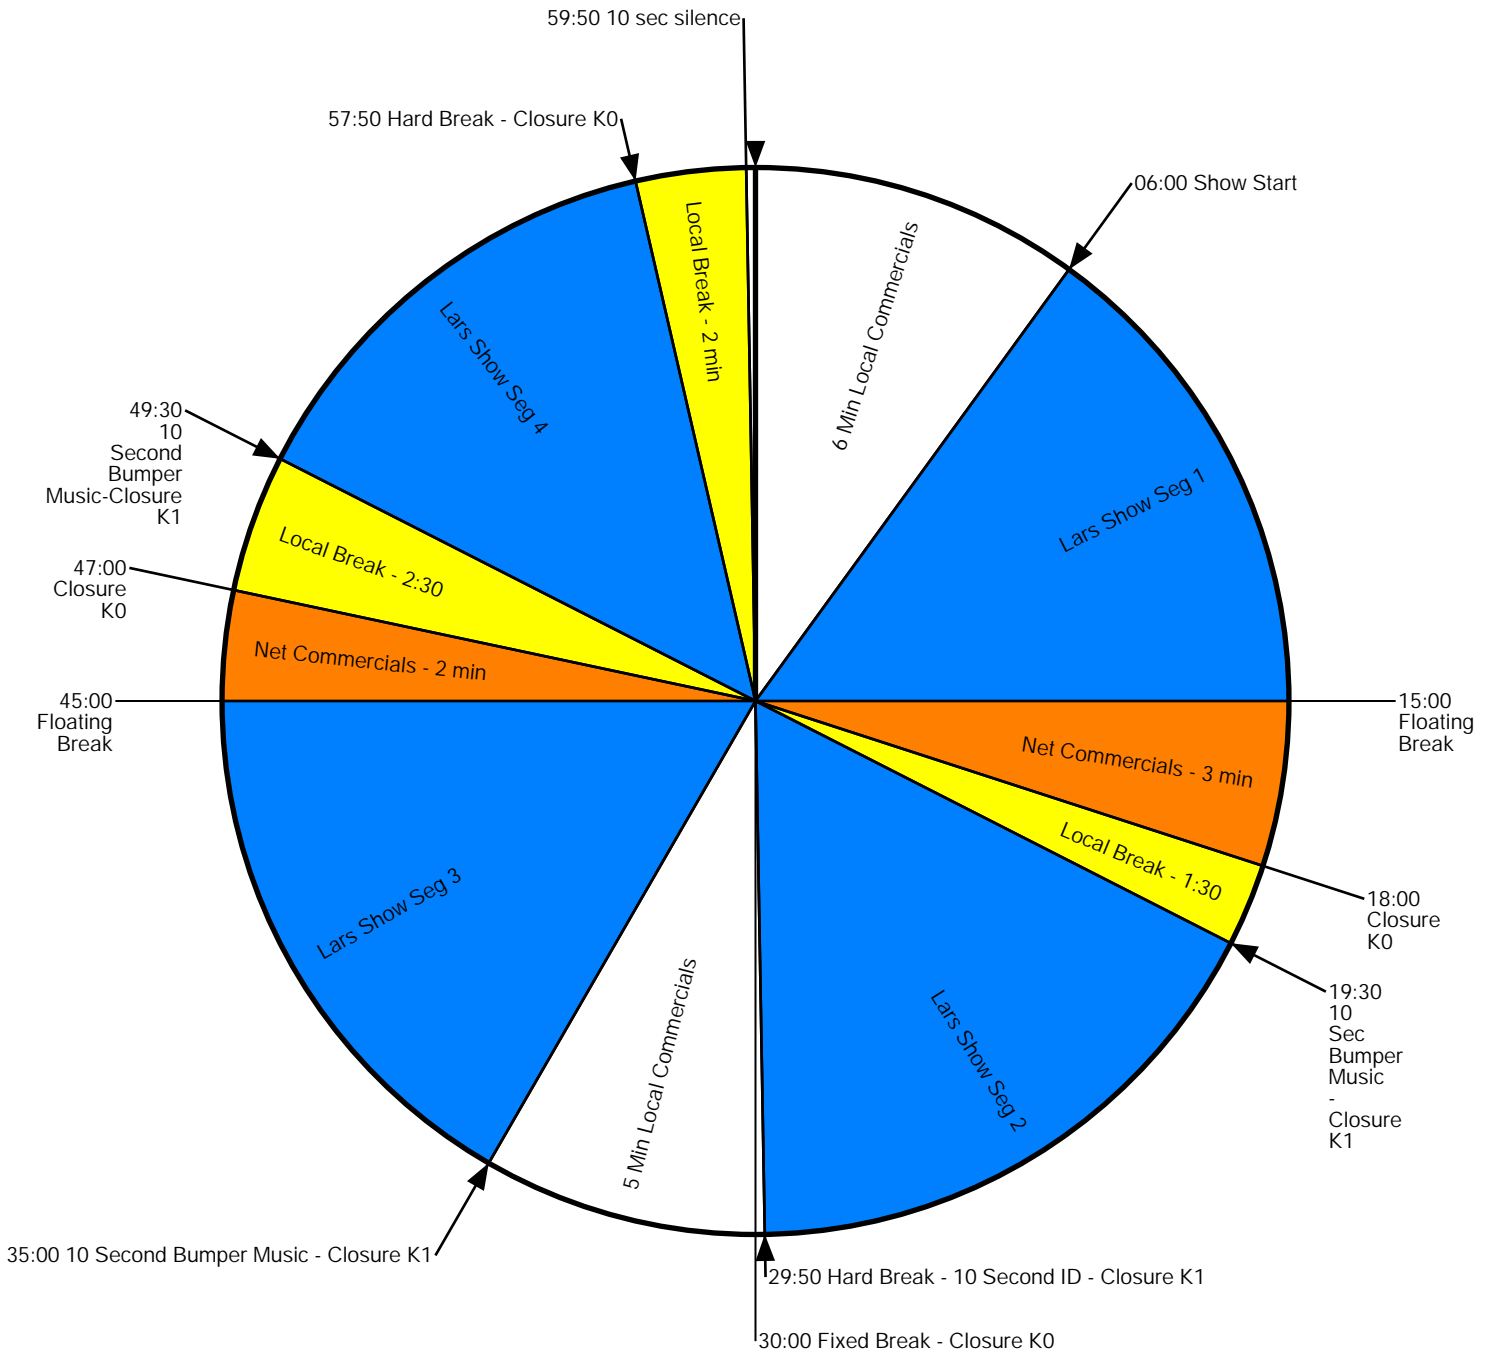

Feed Information
 M-F 6-9p (ET) Live
 9p-6a (ET) Refeed
 Sat - Sun (Best of)
 7p-10p (ET)
 10p-6a (ET) Refeed

Lars Larson National Show Clock

Technical Information
 Satellite: AMC-8/139
 Degrees West
 Transponder: 17
 Starguide III
 Service: Dial 7
 Closure K0 - Local
 Stopset
 Closure K1 - Local ID

ALL Local Breaks are covered by Network Fill Spots

Emergency Contact
 DG Network Ops -
 720.873.5177

**Avails - local 17 min
 Network 5 min**

Website
www.larslarson.com