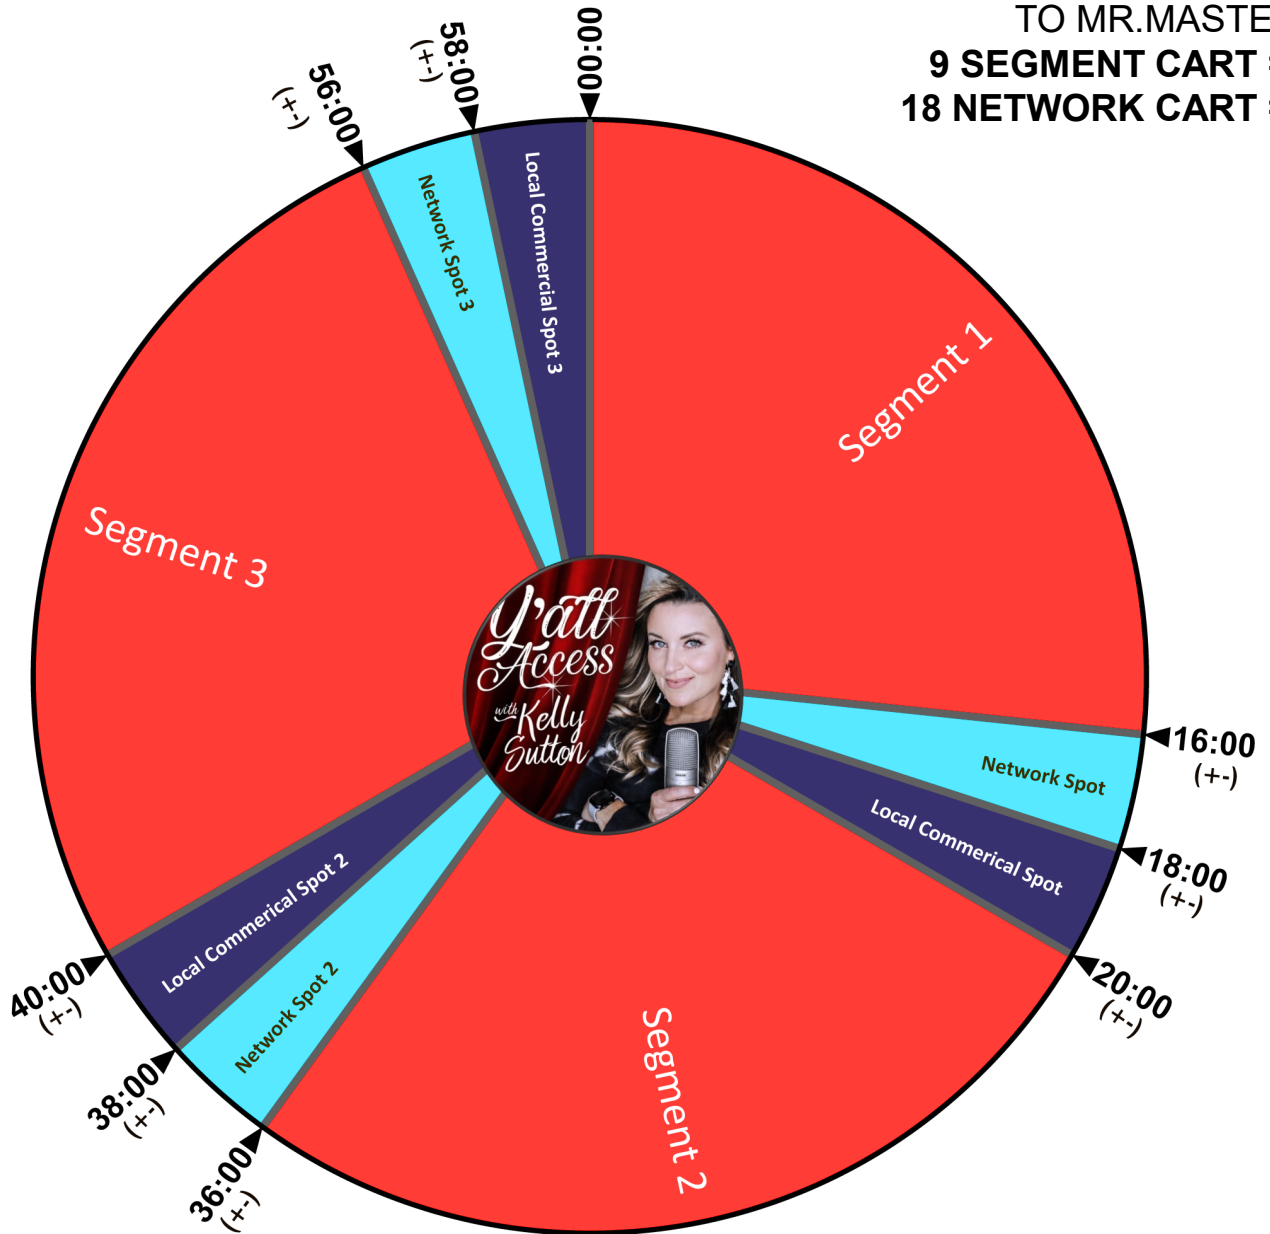

OFFICIAL SHOW CLOCK
3 HOUR SHOW
WEEKENDS

Y'all Access

with Kelly Sutton

STATIONS MUST PROVIDE
TO MR.MASTER:
9 SEGMENT CART #s
18 NETWORK CART #s

DISTRIBUTION THROUGH MR. MASTER
818-879-8349 support@mrmaster.com

WEBSITE: MRMASTER

SHOW INFO @ COMPASS MEDIA NETWORKS

914-600-5099

EFFECTIVE 3.05.21