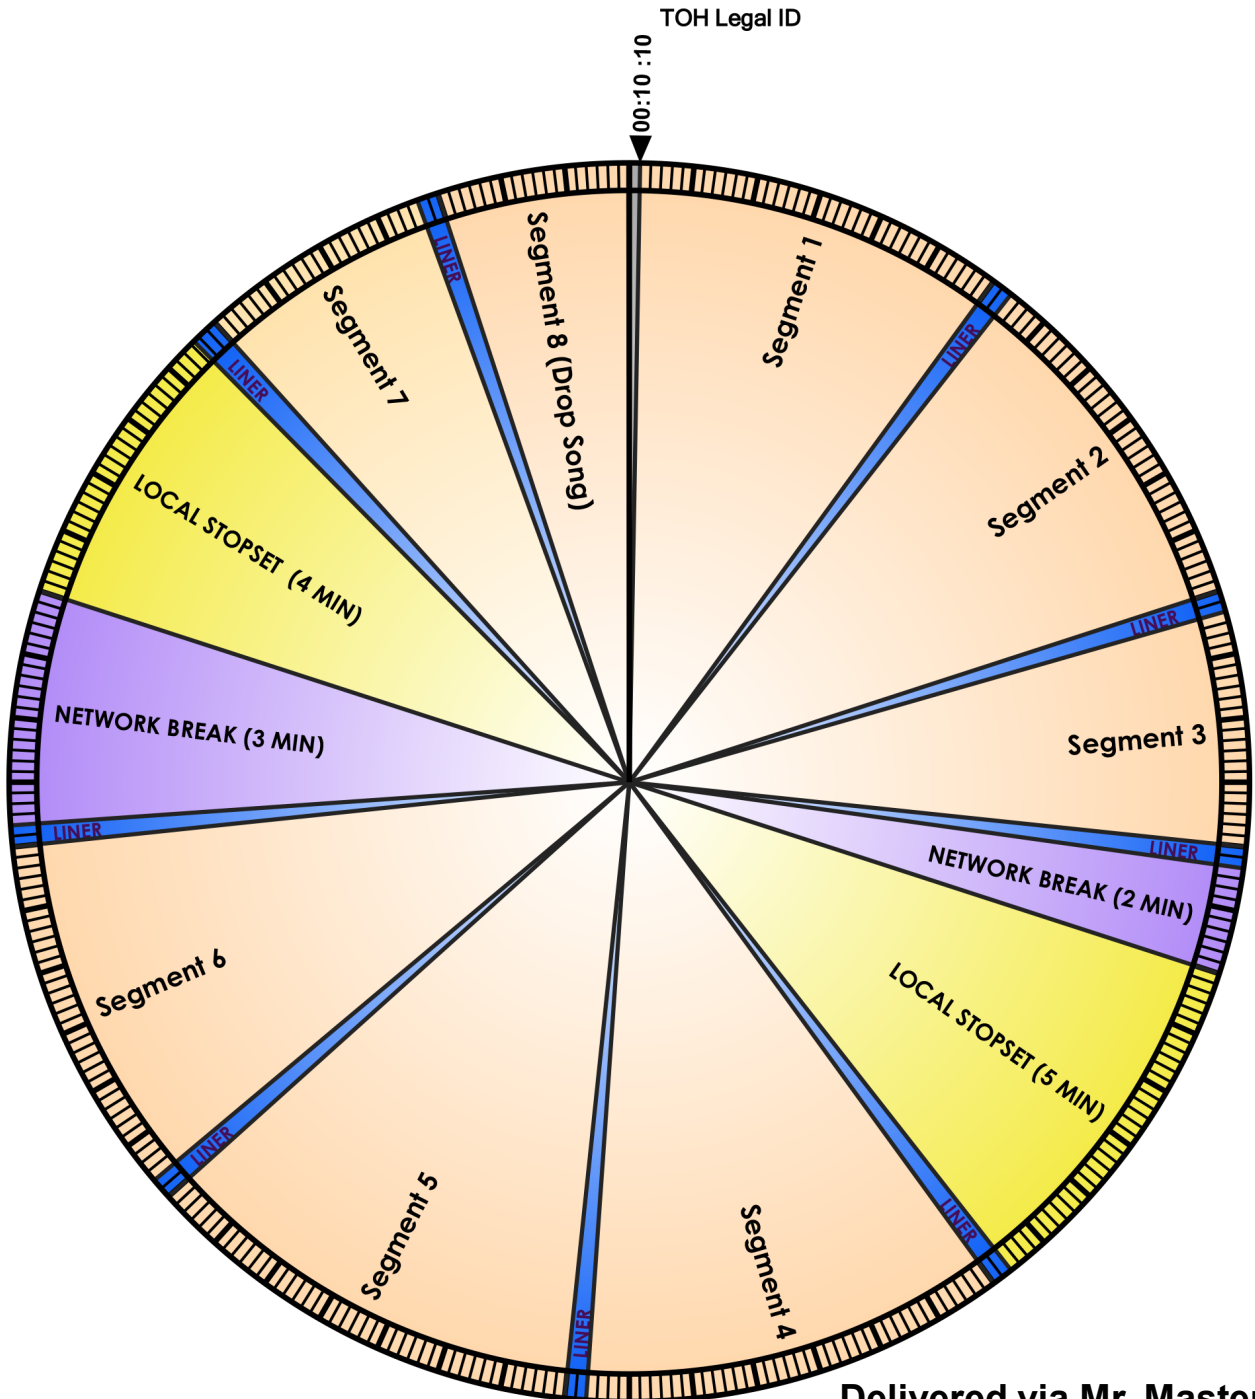

WEEKEND  
CLOCK

# TASTE OF COUNTRY NIGHTS

## Show Details:

5 Hour WEEKEND SHOW  
40 Segment Carts  
Liners are all 10 seconds

Delivered via Mr. Master (AIM)

818-879-8349

[support@mrmaster.com](mailto:support@mrmaster.com)

Compass Media Networks

914-600-5099