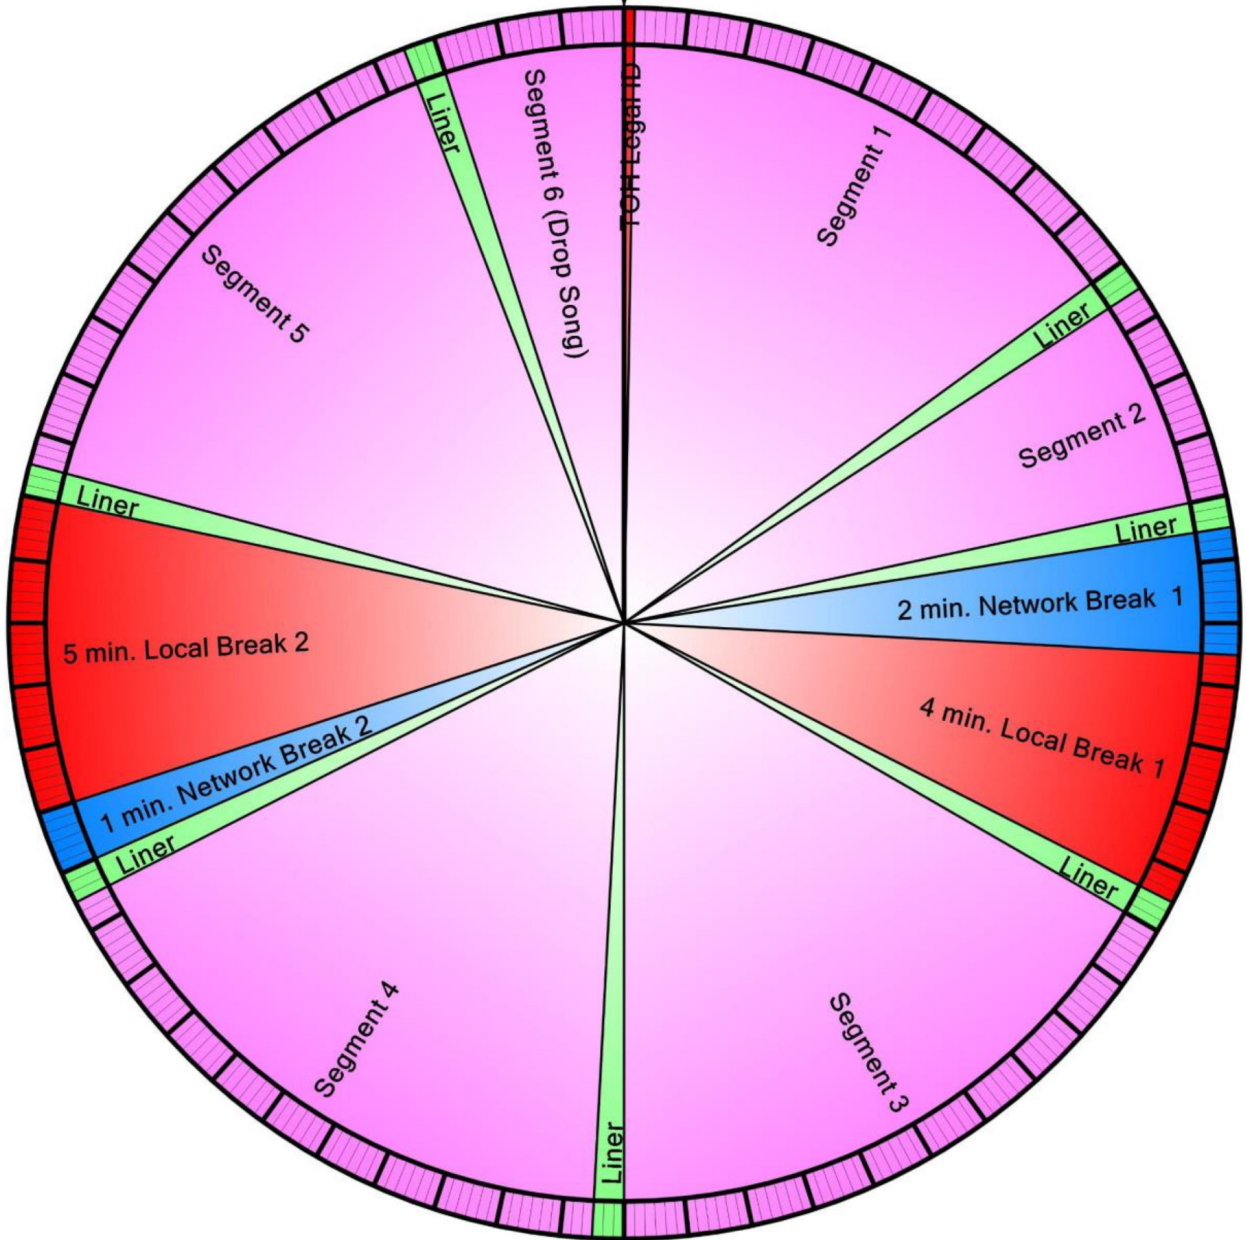

**OFFICIAL SHOW
CLOCK**

LOUDWIRENIGHTS
WITH TONI GONZALEZ

00:00 10 Sec. TOH Legal ID

Show Details:

5 Hour Show Mon-Fri Nights
30 Segment Carts
All liners are 10 seconds

Delivered via Mr. Master (AIM)

818-879-8349