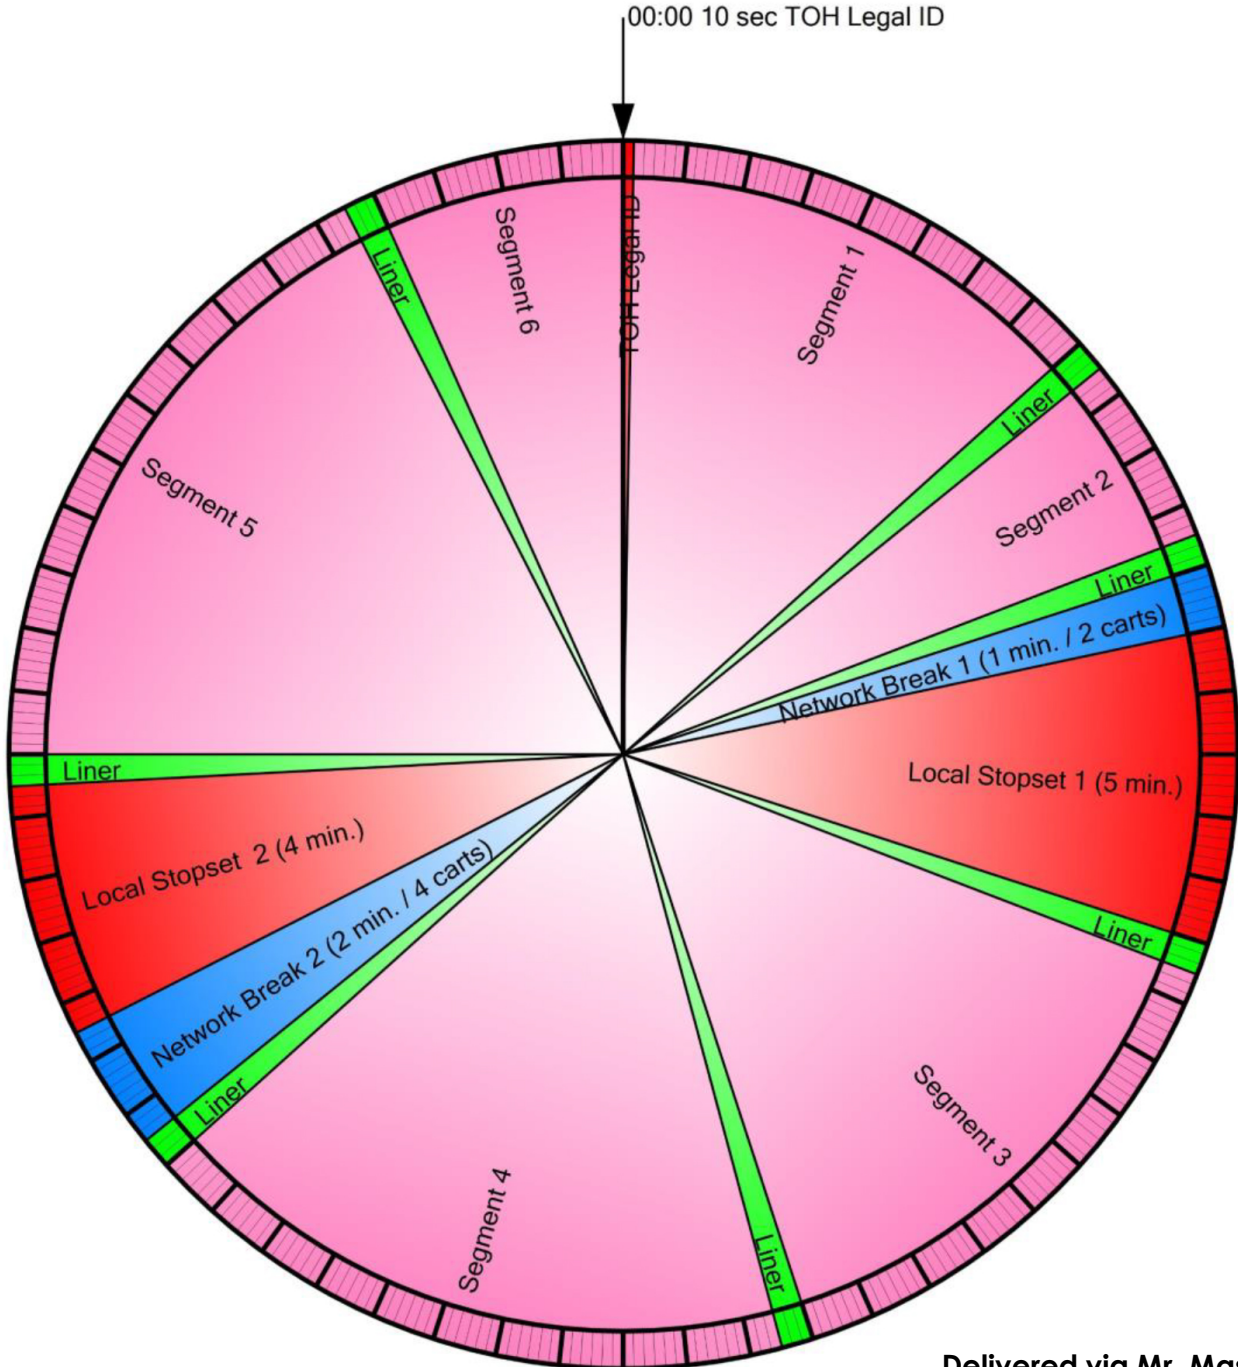

ULTIMATE CLASSIC ROCK

7PM - MIDNIGHT

OFFICIAL SHOW
CLOCK

ULTIMATE CLASSIC ROCK

Show Details:

5 Hour Show Mon-Fri Nights

30 Segment Carts

All Liners are 10 seconds