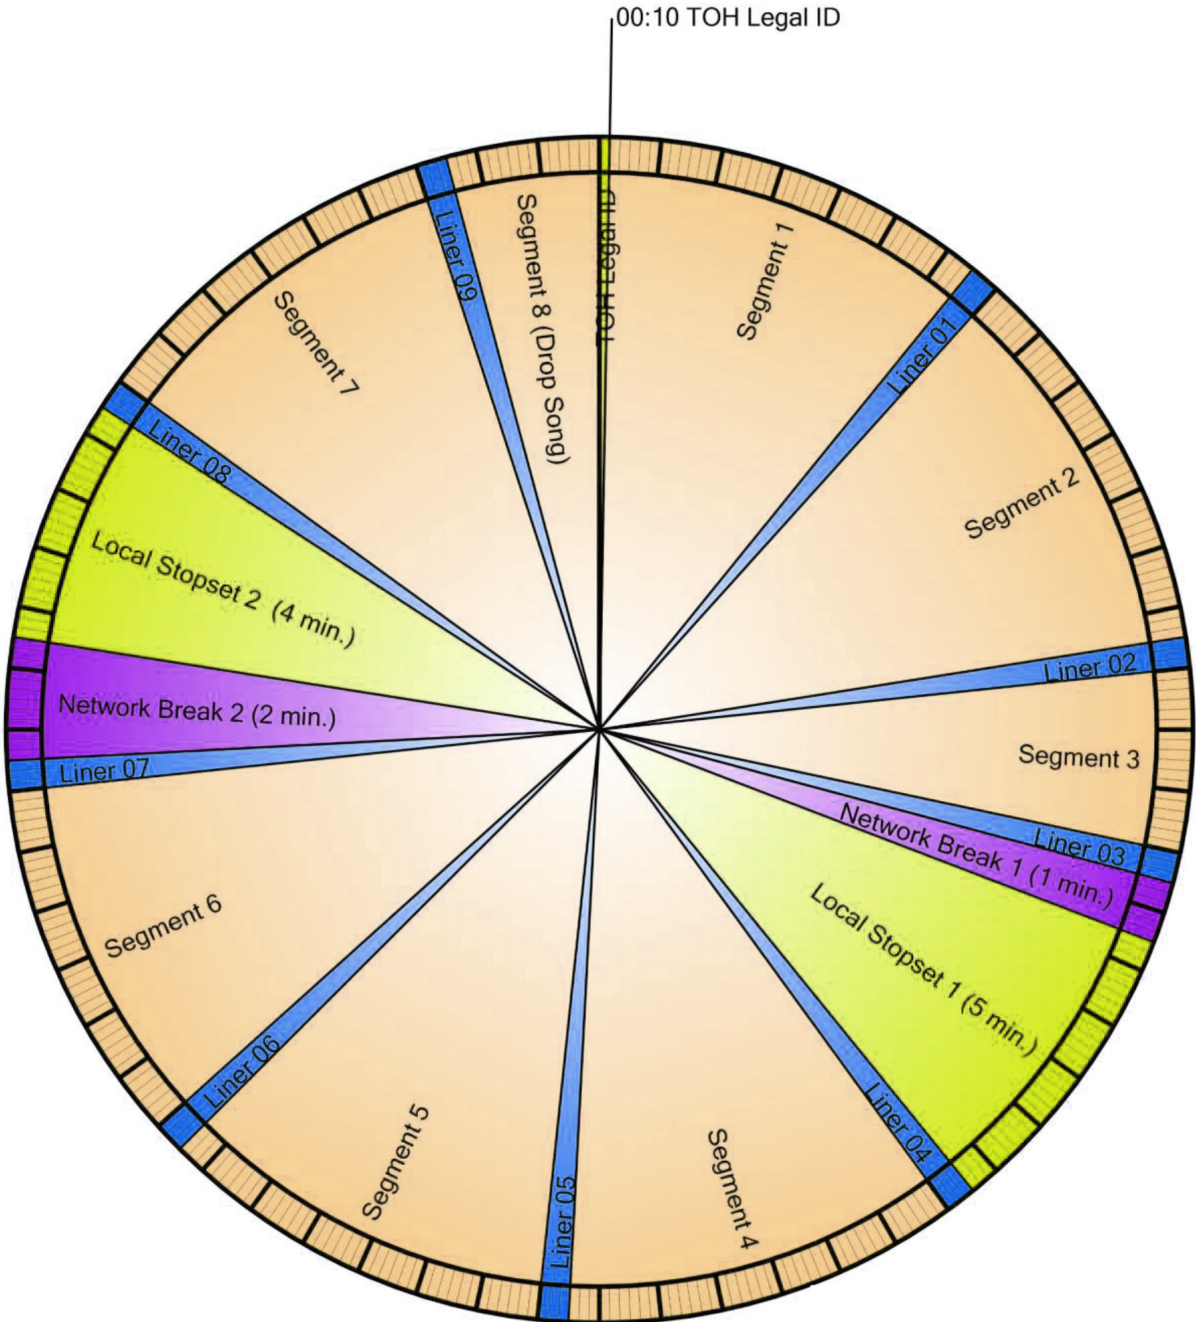

OFFICIAL SHOW
CLOCK

TASTE OF COUNTRY NIGHTS

Show Details:

5 Hour Show
Mon-Fri Nights
40 Segment Carts
Liners are all 10 seconds

Delivered via Mr. Master (AIM)
818-879-8349
support@mrmaster.com

Compass Media Networks
914-600-5099