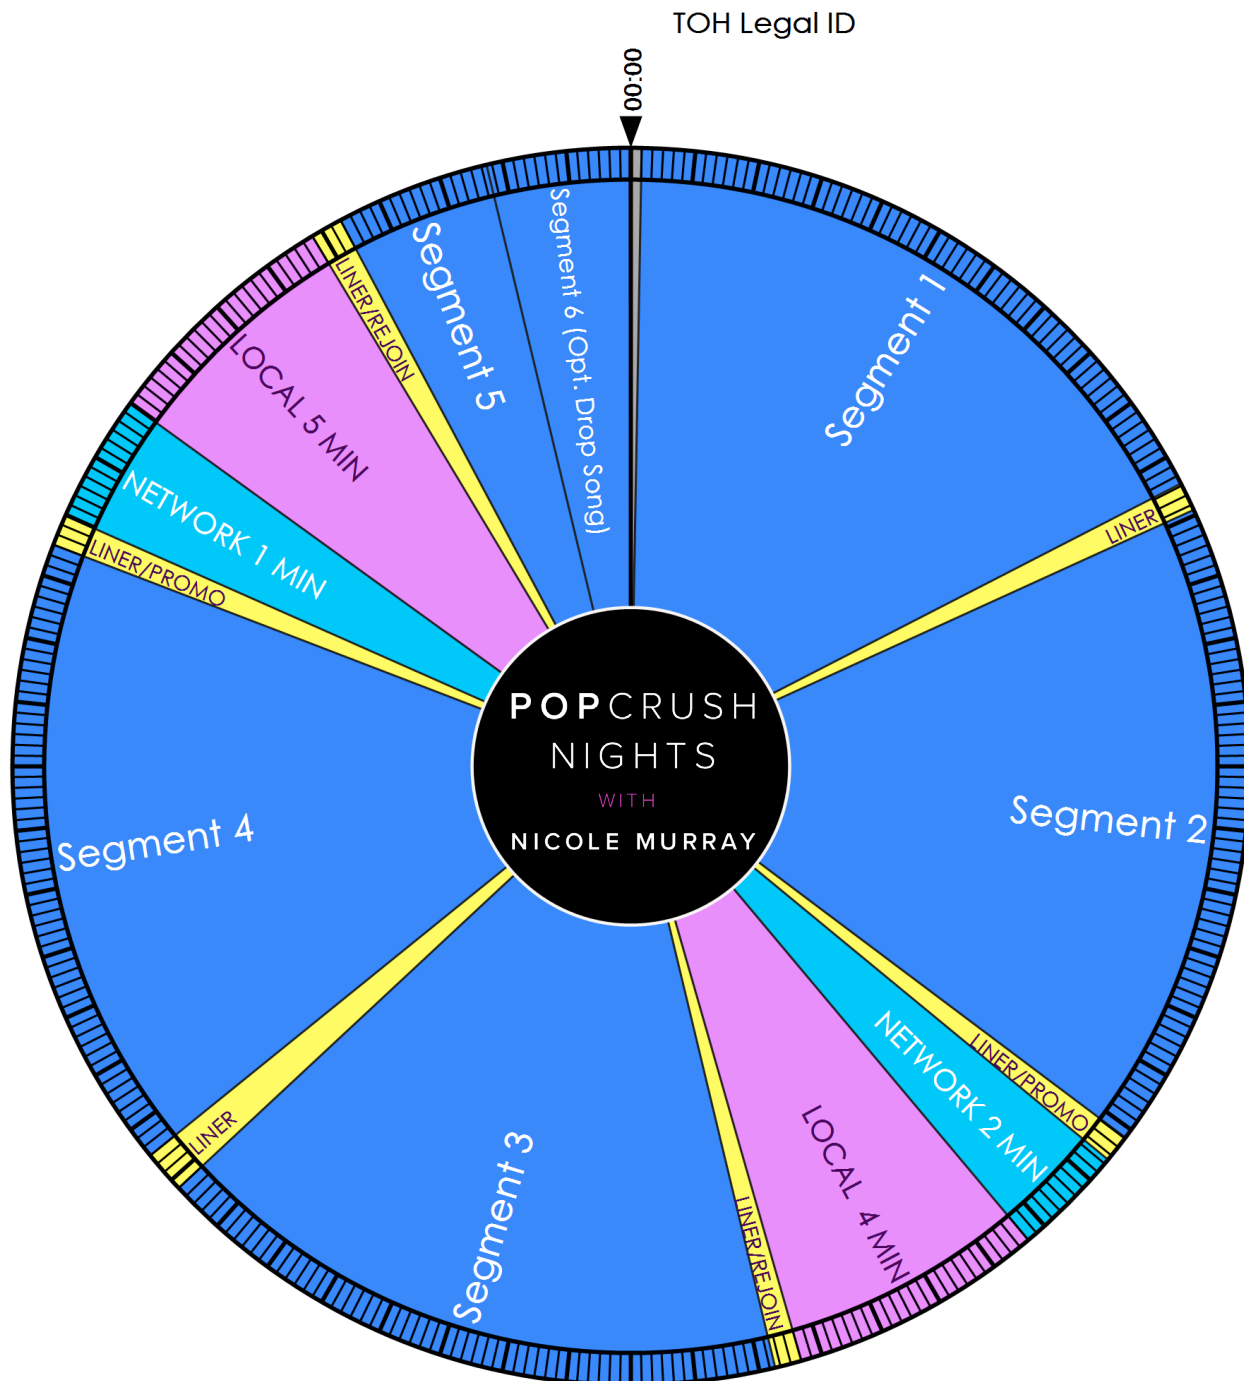

# POPCRUSH NIGHTS

WITH

NICOLE MURRAY

OFFICIAL  
SHOW CLOCK

## Show Details:

5 Hour Show Mon-Fri Nights

30 Segment Carts (includes optional Segment 6)

\*All Liners are :10 seconds

Delivered via Mr. Master (AIM)

818-879-8349

[support@mrmaster.com](mailto:support@mrmaster.com)