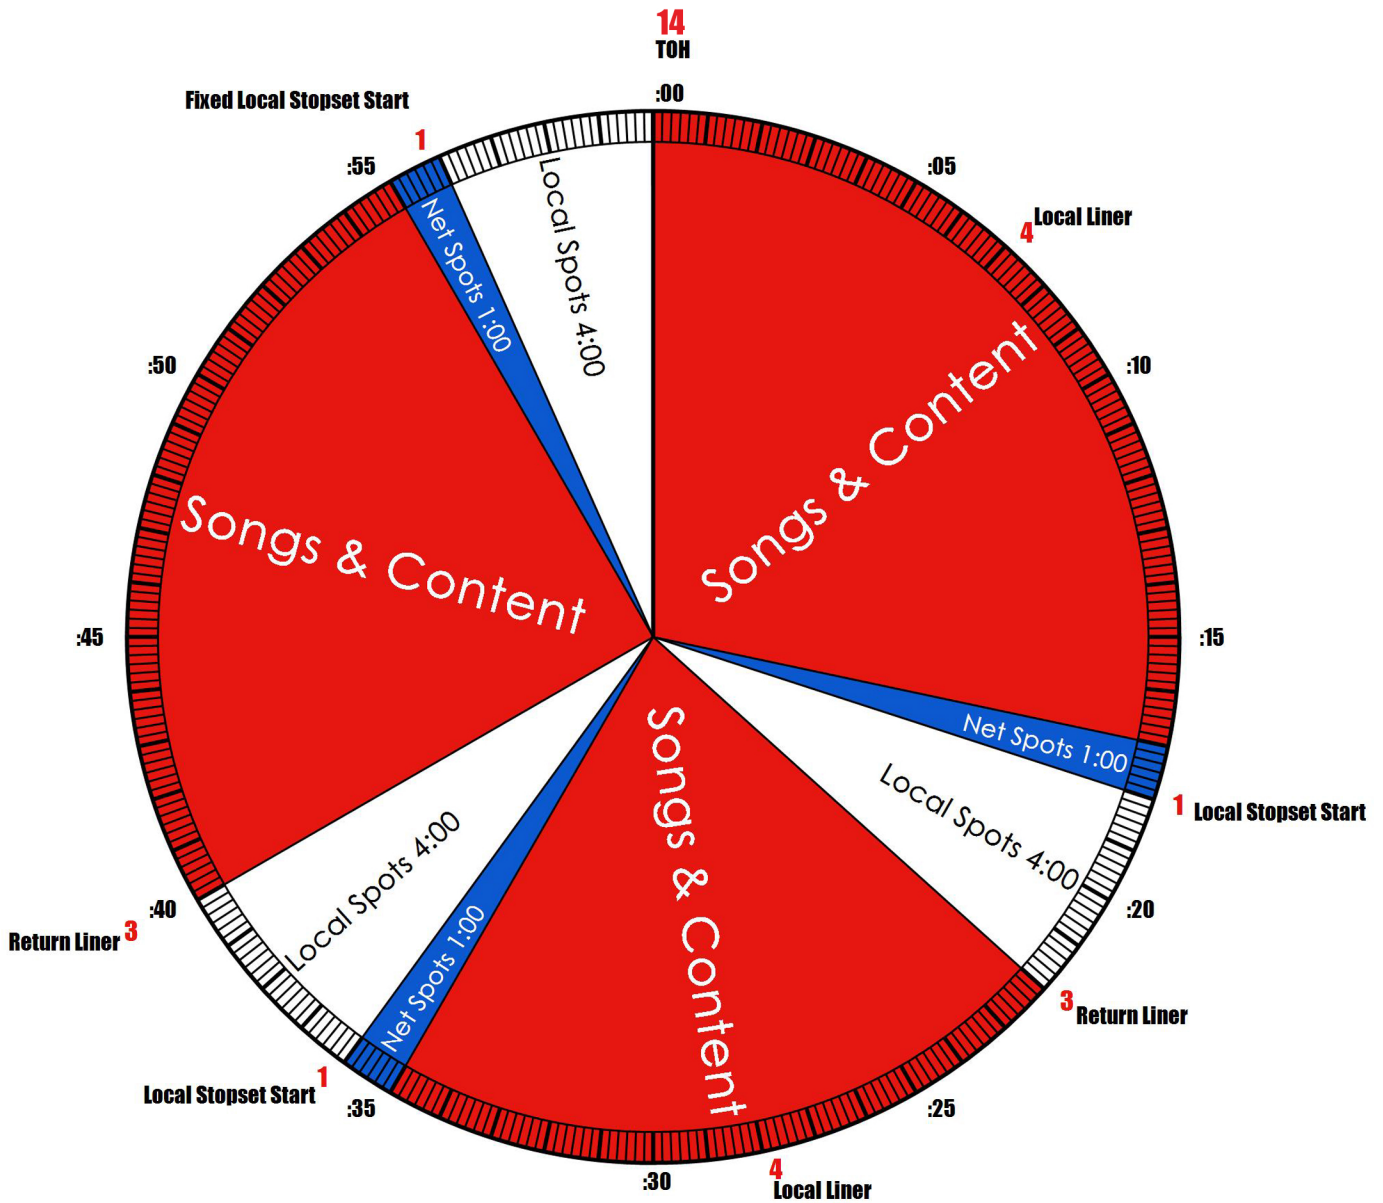

COUNTRY WITH CARSEN

Country with Carsen
 Wegener Receiver Technical Information
 Satellite AMC-8 / 139 Degrees West
 Transponder 23
 Closure K1 - Local Stopset Start (:10)
 Closure K3 - Return Liner (:10)
 Closure K4 - Local Liner (:10)
 Closure K14 - TOH / Legal ID
 Feed: Monday - Friday 10a-3p/ET

Emergency Contact:
 Network Ops - 888-HELP450

Avails
 Networks: 3 minutes
 Local: 12 minutes